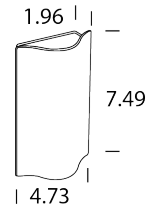

date

customer

project

quantity

VERO Up & Down Outdoor Wall Light

2x6W LED Outdoor Up & Down Wall Light, IP54.

Family	Item / Wattage / Lumens	CCT		Beam		Finish		Driver		IP Rating		Input voltage			
VERO	D67422A	2x6W	>2x400lm	30	3000K	G	general	W AN	white anthracite	A	0-10V	54	IP54	UNI	120/277V
example...	Family	Item / Wattage / Lumens		CCT	Beam		Finish	Driver	IP Rating		Input voltage				
	VERO	D67422A		30	G		W	A	54		UNI				