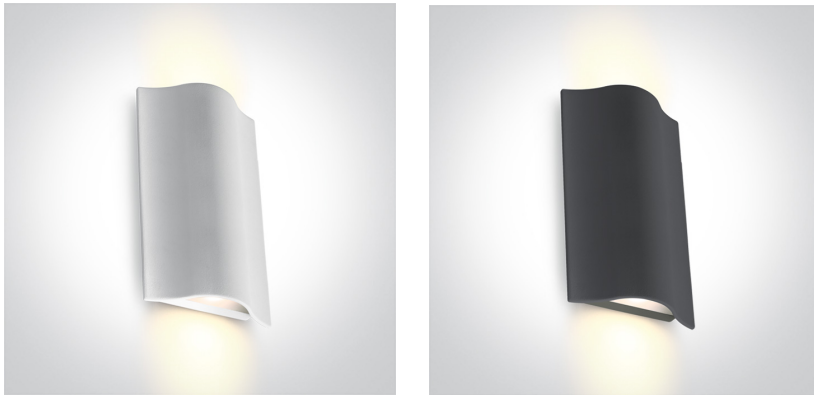

date

customer

project

quantity

VERO Up & Down Outdoor Wall Light

2x6W LED Outdoor Up & Down Wall Light, IP54.

Family	Item / Wattage / Lumens	CCT		Beam		Finish		Driver		IP Rating		Input voltage			
VERO	D67422A	2x6W	>2x400lm	30	3000K	G	general	W AN	white anthracite	A	0-10V	54	IP54	UNI	120/277V
example...	Family	Item / Wattage / Lumens		CCT	Beam		Finish	Driver	IP Rating		Input voltage				
	VERO	D67422A		30	G		W	A	54		UNI				