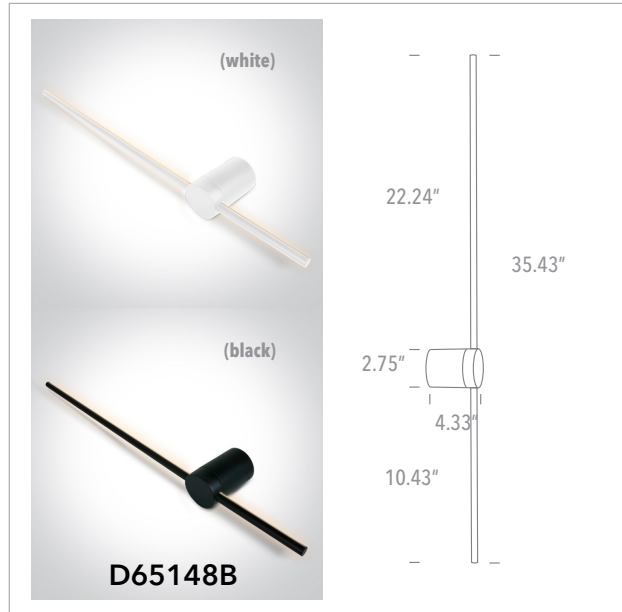

Date	
Customer	
Project	
Quantity	

STYLUS

12W COB LED Bedside Wall Surface, Adjustable Reading Light 

Notes: Universal 120V-277V
Material: Aluminium
Lumen Output: 950lm
Light Efficiency: 79lm/W

*select each option below

Family	Series / Wattage / Lumens			Finish		CCT	
STYLUS							
	D65148A	12W	950lm	B	Black	W	3000K
	D65148B	15W	1200lm	W	White		