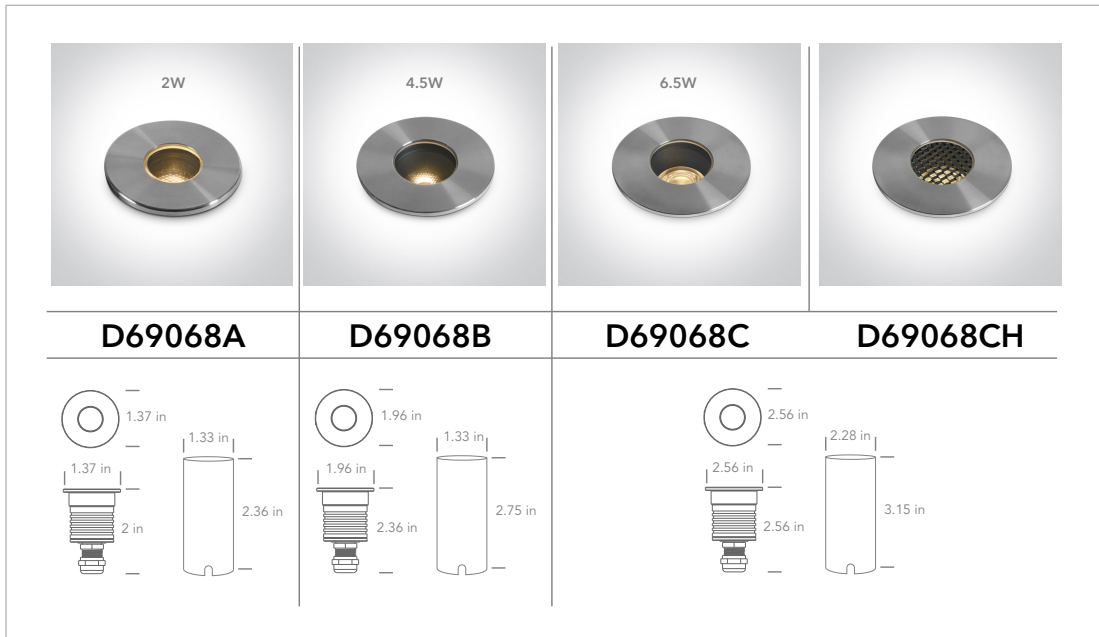

Date	
Customer	
Project	
Quantity	

ACE

RECESSED IN-GROUND SPOTS. Dark light in-ground constant current, COB LED, IP67.

*select each option below

Family	Series / Wattage / Lumens	Finish	CCT
ACE			
	D69068A 2W >160lm	SSAL Stainless Steel & Aluminium	W 3000K
	D69068B 4.5W >360lm		
	D69068C 6.5W >520lm		
	D69068CH 6.5W >400lm		