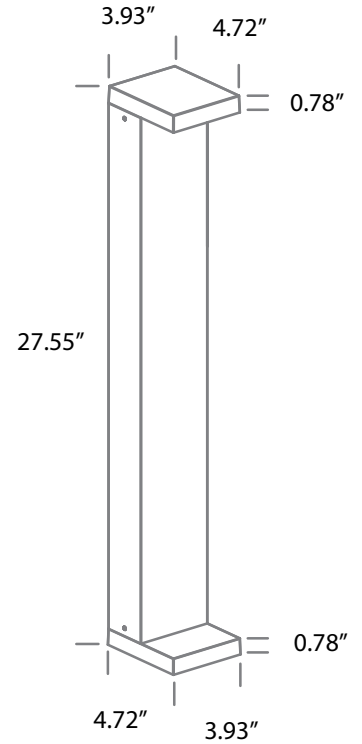

date

customer

project

quantity

LED BOLLARD IP65

VADER

Garden
Bollard

D67508A

Family	Item / Wattage / Lumens	CCT	Beam	Finish	Driver	IP Rating	Input voltage
VADER	D67508A 8W >600lm	30 3000K	G General	AN anthracite	N non dim	65 IP65	120 120V input 277 277V input

example...

Family	Item / Wattage / Lumens	CCT	Beam	Finish	Driver	IP Rating	Input voltage
VADER	D67508A 8W >600lm	30	G	AN	N	65	120