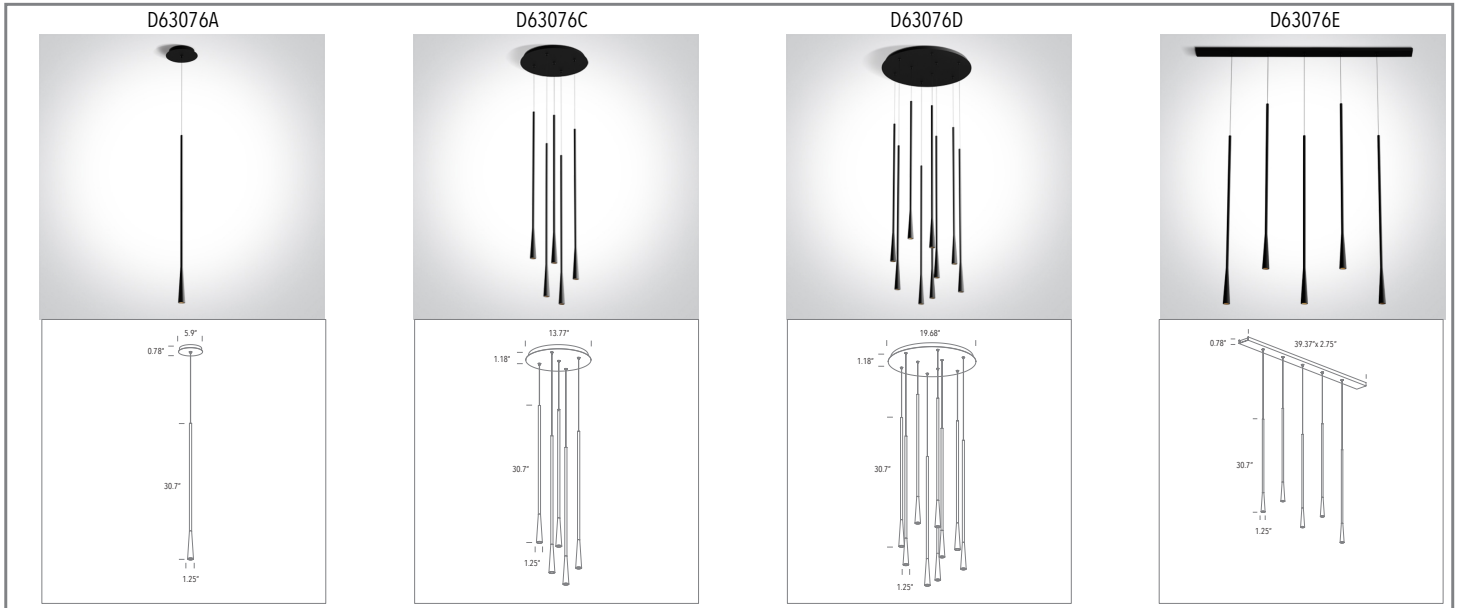

date

customer

project

quantity

WINDCHIME 48W, 65W, and 100W LED Decorative Ceiling Pendants

Family	Option / Description	Finish	Lumen	IP Rating	Input Voltage
WINDCHIME					
D63076A	5W single pendant	B black	03 300lm	20 IP20	120 120V input
D63076C	5X5W cluster pendants		15 1500lm		
D63076D	9X5W cluster pendants		27 2700lm		
D63076E	5X5W line of pendants		15 1500lm		

example...

Family	Option / Description	Finish	Lumen	IP Rating	Input Voltage
WINDCHIME	D63076A	B	03	20	120