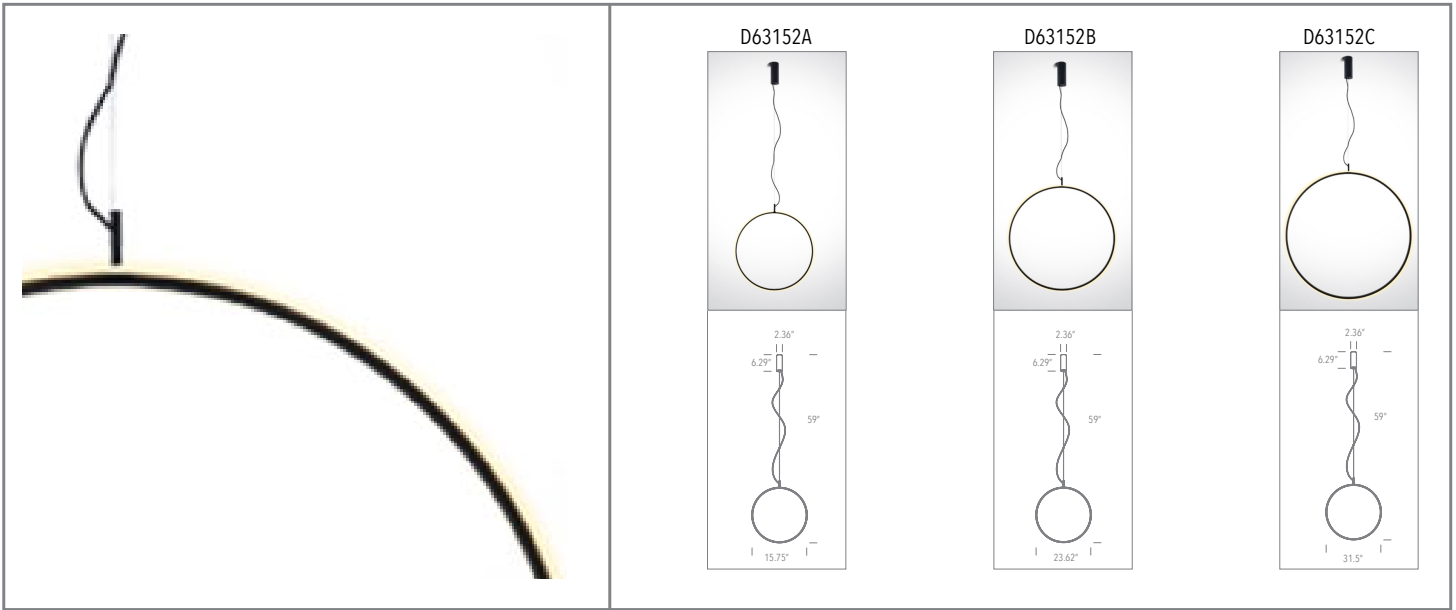

date

customer

project

quantity

CIRQUE DE SOLEIL 20W, 30W, and 40W LED Ceiling Pendants

Family	Option / Description	Finish	Lumen	IP Rating	Input Voltage
CIRQUE	D63152A D63152B D63152C	B black	14 1400lm 21 2100lm 28 2800lm	20 IP20	120 120V input

example...

Family	Option / Description	Finish	Lumen	IP Rating	Input Voltage
CIRQUE	D63152A	B	14	20	120