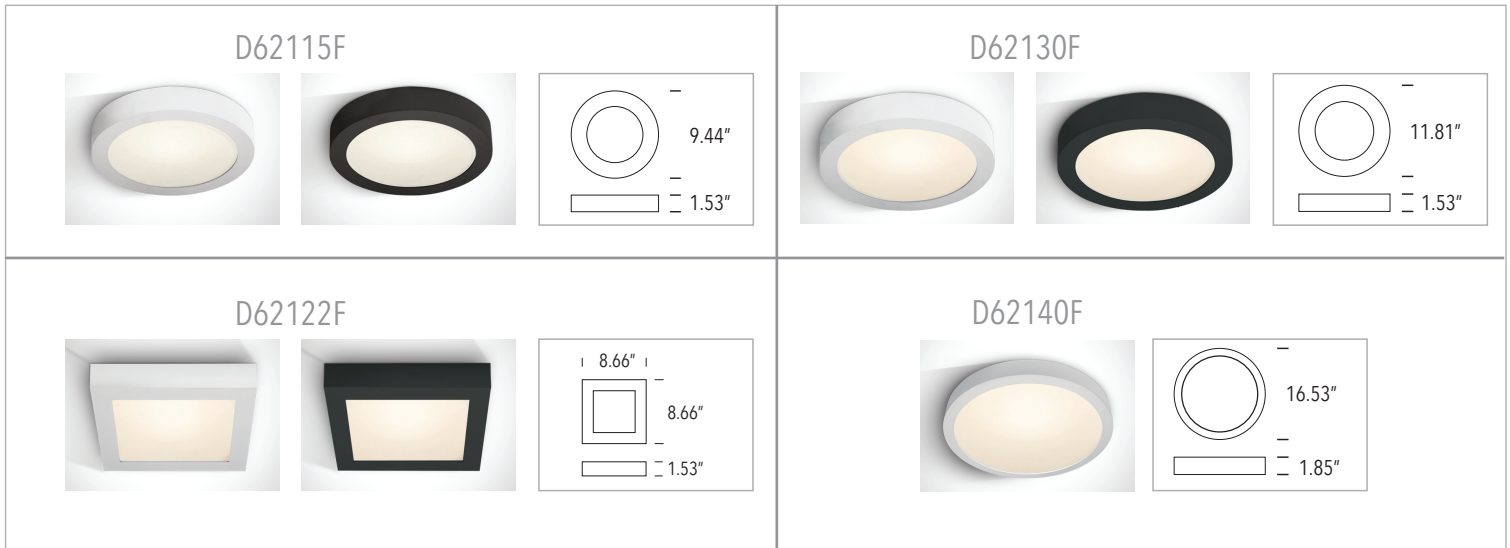

DATE:

CUSTOMER:

PROJECT:

QUANTITY:

MACGYVER

D62115F, D62122F, D62130F, D62140F
15W, 22W, 30W, & 40W CCT Variable LED
Ceiling Surface Slim Plafo Lights

EXAMPLE:

FAMILY	ITEM#	WATTAGE	LUMENS	CCT	BEAM	FINISH	DRIVER	IP RATING	INPUT VOLTAGE
MACGYVER	D62146ABW	50W	4100lm	V	G	B	A	40	120

3000K CCT = Warm White

FAMILY	ITEM#	WATTAGE	LUMENS	CCT	BEAM	FINISH	DRIVER	IP RATING	INPUT VOLTAGE
MACGYVER									
	* D62115F	15W	1350lm	^a V variable	G general	W WHITE	A 0-10V	40 IP40	120/277
	** D62122F	22W	2000lm			B BLACK			120V - 277V
	* D62130F	30W	2700lm						
	†* D62140F	40W	3700lm						

^aV: CCT-Variable = 2700K - 3000K - 4000K adjustable

NOTES	* = D62115F, D62130F, D62140F: AVAILABLE IN ROUND-ONLY	WEB LINKS:
	** = D62122F: AVAILABLE IN SQUARE-ONLY	
	† = D62140F: AVAILABLE IN WHITE-ONLY	