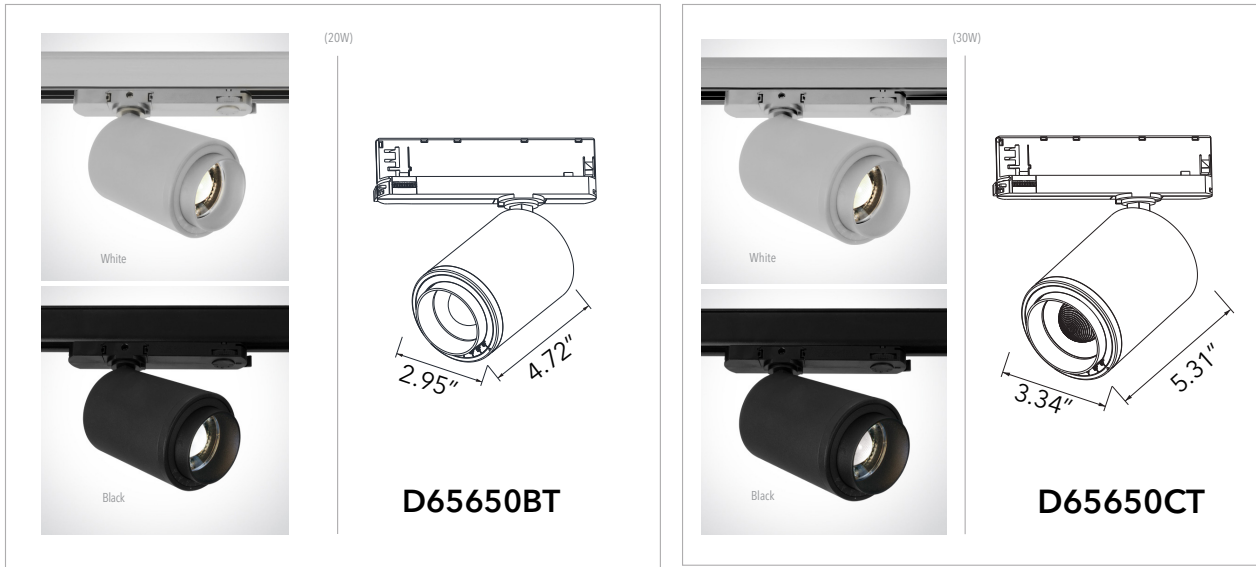

# ZOOM

20W & 30W COB LED adjustable beam 20°- 60°. Indoor Track

Notes: Universal 120V-277V  
Material: Die Cast  
Diffuser Material: Plastic

\*select each option below

Family	Series / Wattage / Lumens			Finish		CCT	
ZOOM	D65650BT	20W	2000lm	B	Black	W	3000K
	D65650CT	30W	3000lm	W	White	C	4000K