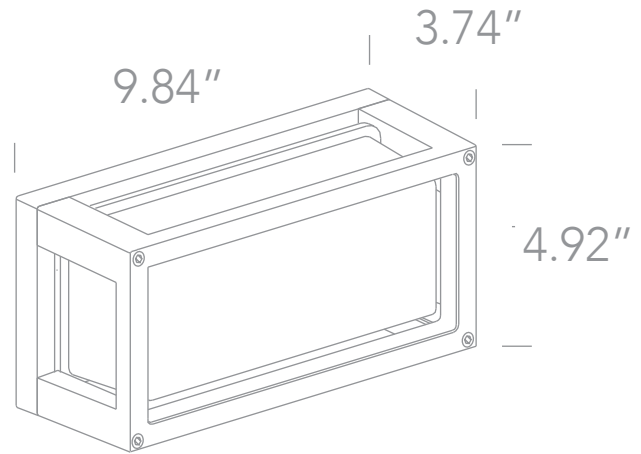

DATE:

CUSTOMER:

PROJECT:

QUANTITY:

QUANTA *D67420*

12W Outdoor E27 Wall Light

EXAMPLE:

FAMILY	ITEM#	WATTAGE	BEAM	FINISH	DRIVER	IP RATING	INPUT VOLTAGE
QUANTA	D67420W	12W	G	A	A	54	120

FAMILY	ITEM#	WATTAGE	BEAM	FINISH	DRIVER	IP RATING	INPUT VOLTAGE
QUANTA							
	D67420W	12W	G GENERAL	W WHITE	A 0-10V	54 IP54	120/277 120V - 277V
	D67420AN	12W	G GENERAL	AN ANTHRACITE	A 0-10V	54 IP54	120/277 120V - 277V
	D67420B	12W	G GENERAL	B BLACK	A 0-10V	54 IP54	120/277 120V - 277V
	D67420G	12W	G GENERAL	G GRAY	A 0-10V	54 IP54	120/277 120V - 277V

NOTES	D67420: Each fixture includes a 5.5" x 10.25" rectangular mounting plate for attaching to a standard 3" octagonal junction box.	WEB LINKS:
	Plate color will match fixture. Consult for dimming.	