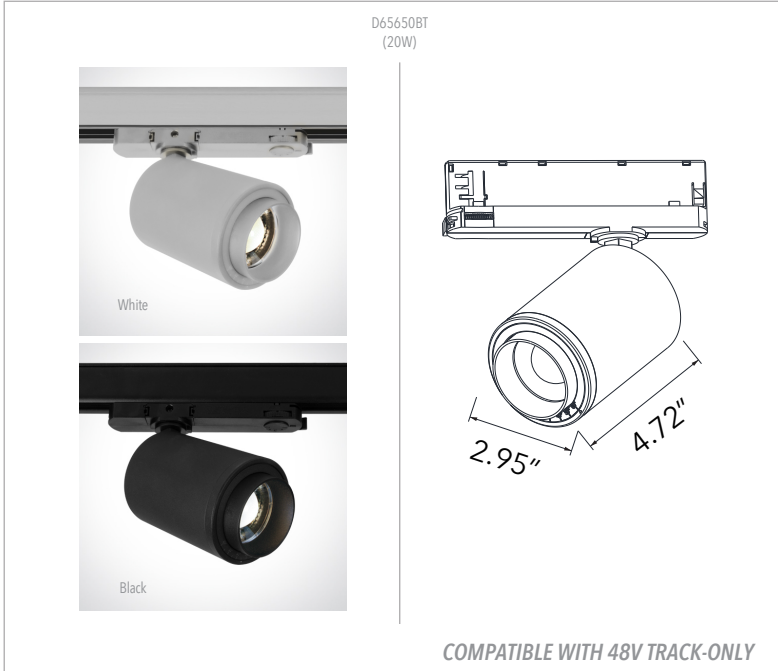

DATE:

CUSTOMER:

PROJECT:

QUANTITY:

ZOOM

D65650BT, D65650CT

20W & 30W COB LED adjustable beam 20°- 60° Track Spot for 48V Indoor Track **IP20**

EXAMPLE:

FAMILY	ITEM#	WATTAGE	LUMENS	CCT	BEAM	FINISH	DRIVER	INPUT VOLTAGE
ZOOM	D65650CT	30	3000	30	ADJ	B	U	120

FAMILY	ITEM#	WATTAGE	LUMENS	CCT	BEAM	FINISH	DRIVER	INPUT VOLTAGE
ZOOM								
	D65650BT	20 20W	2000 2000lm	30 3000K	ADJ 20-60°	B BLACK	U Universal	120/277 120V - 277V
	D65650CT	30 30W	3000 3000lm	40 4000K		W WHITE		

** 48V Indoor Track has a limit of 300W per length - See below for THIS FIXTURE'S SPECIFIC limits on this track.

NOTES
<p>This fixture is compatible with the</p> <p>**48V Indoor Track</p> <p>* D65650BT, 20W max-quantity per 48V Track length = 15</p> <p>* D65650CT, 30W max-quantity per 48V Track length = 10</p>