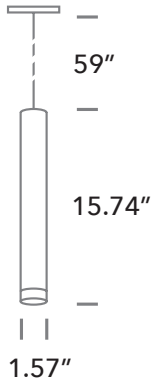

# SVELTE

9W CCT variable LED pendant lights for 48V Track magnetic profiles.

Family	Item / Wattage / Lumens	CCT	CRI	Finish	Driver	IP Rating	Input voltage
<b>SVELTE</b>	<b>D42130B</b>   9W   630lm	<b>V</b>   *variable	<b>90</b>   90 CRI	<b>B</b>   black <b>W</b>   white	<b>N</b>   non dim	<b>20</b>   IP20	<b>UNI</b>   universal

\*CCT Variable = 3000K-3500K-4000K

\*\* 48V Indoor Track has a limit of 300W per length - See below for THIS FIXTURE'S SPECIFIC limits on this track.

This fixture is compatible with the

\*\*48V Indoor Track

\* D42130B, 9W

Max-quantity per 48V Track length = 33 fixtures