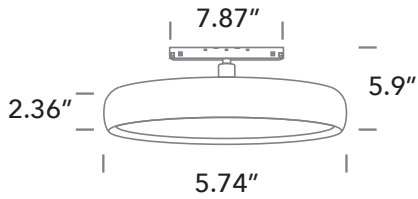

date	
customer	
project	
quantity	

SAUCER

30W CCT variable LED Plafo for 48V Track magnetic profiles.

											
---	---	---	---	--	---	---	---	---	---	---	---

Family	Item / Wattage / Lumens	CCT	CRI	Finish	Driver	IP Rating	Input voltage
SAUCER	D42146 30W 2700lm	V *variable	90 90 CRI	B black W white	N non dim	20 IP20	UNI universal

*CCT Variable = 3000K-3500K-4000K

** 48V Indoor Track has a limit of 300W per length - See below for THIS FIXTURE'S SPECIFIC limits on this track.

This fixture is compatible with the

**48V Indoor Track

* D42146, 30W

Max-quantity per 48V Track length = 10 fixtures