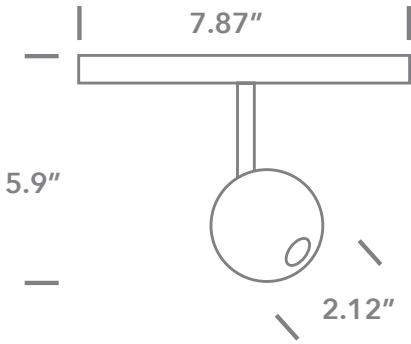

date	
customer	
project	
quantity	

OCULUS

7W Adjustable LED spot for 48V Track magnetic profiles, ideal for shops and showrooms.

Family	Item / Wattage / Lumens	CCT	CRI	Finish	Driver	IP Rating	Input voltage
OCULUS	D42134 7W 560lm	30 3000K	90 90 CRI	B BBS black brushed brass	N non dim	20 IP20	UNI universal

** 48V Indoor Track has a limit of 300W per length - See below for THIS FIXTURE'S SPECIFIC limits on this track.

This fixture is compatible with the

**48V Indoor Track

* D42134, 7W

Max-quantity per 48V Track length = 42 fixtures