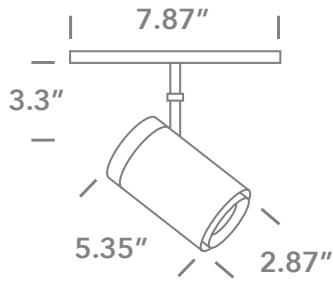

# NOVA

24W CCT Variable LED spot for 48V Track magnetic profiles

											
---	---	---	---	---	--	---	---	---	---	---	---

Family	Item / Wattage / Lumens	CCT	CRI	Finish	Driver	IP Rating	Input voltage
<b>NOVA</b>	<b>D42114B</b>   24W   1920lm	<b>V</b>   *variable	<b>90</b>   90 CRI	<b>W</b>   white <b>B</b>   black	<b>N</b>   non dim	<b>20</b>   IP20	<b>UNI</b>   universal

\*CCT Variable = 3000K-3500K-4000K

\*\* 48V Indoor Track has a limit of 300W per length - See below for THIS FIXTURE'S SPECIFIC limits on this track.

This fixture is compatible with the

\*\*48V Indoor Track

\* D42114B, 24W

Max-quantity per 48V Track length = 12 fixtures