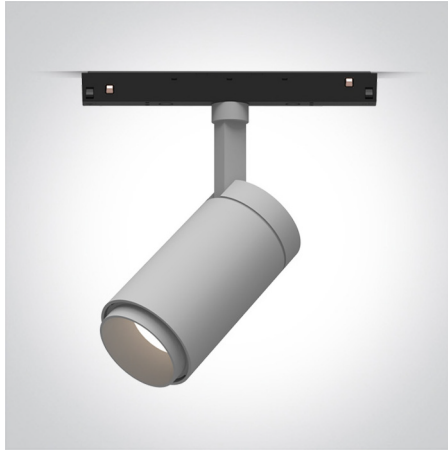

# NOVA

24W CCT Variable LED spot for 48V Track magnetic profiles

											
---	---	---	---	---	--	---	---	---	---	---	---

Family	Item / Wattage / Lumens	CCT	CRI	Finish	Driver	IP Rating	Input voltage
<b>NOVA</b>	<b>D42114B</b>   24W   1920lm	<b>V</b>   *variable	<b>90</b>   90 CRI	<b>W</b>   white <b>B</b>   black	<b>N</b>   non dim	<b>20</b>   IP20	<b>UNI</b>   universal

\*CCT Variable = 3000K-3500K-4000K

\*\* 48V Indoor Track has a limit of 300W per length - See below for THIS FIXTURE'S SPECIFIC limits on this track.

This fixture is compatible with the

\*\*48V Indoor Track

\* D42114B, 24W

Max-quantity per 48V Track length = 12 fixtures