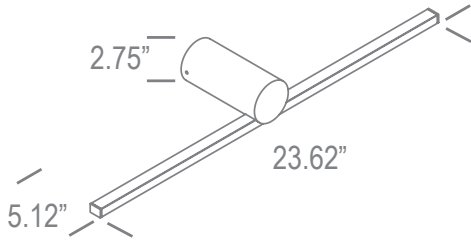

date

customer

project

quantity

MAVERICK

14W LED CCT-Variable Wall-Surface/Bathroom Mirror Light

Family	Item / Wattage / Lumens	CCT	CRI	Finish	Driver	IP Rating	Input voltage
MAVERICK	D38114N 14W 1200lm	V *variable	90 90 CRI	W white B black	N non dim	44 IP44	UNI universal