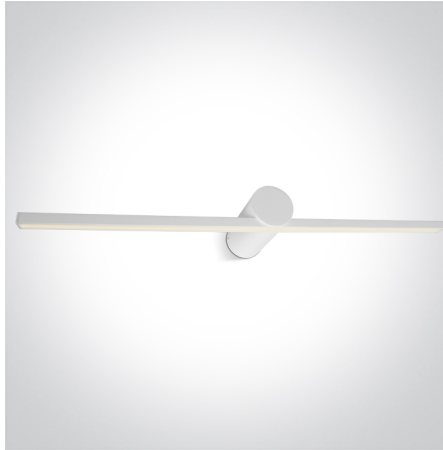

date

customer

project

quantity

MAVERICK

14W LED CCT-Variable Wall-Surface/Bathroom Mirror Light

Family	Item / Wattage / Lumens	CCT	CRI	Finish	Driver	IP Rating	Input voltage
MAVERICK	D38114N 14W 1200lm	V *variable	90 90 CRI	W white B black	N non dim	44 IP44	UNI universal