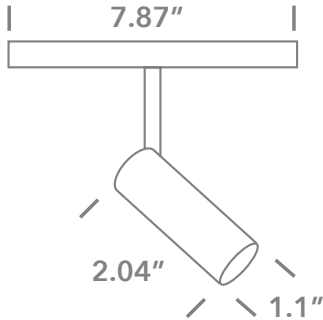

date

customer

project

quantity

CYLOS

5W Adjustable *CCT Variable LED spot for 48V Track magnetic profiles, ideal for shops and showrooms.

Family	Item / Wattage / Lumens	CCT	CRI	Finish	Driver	IP Rating	Input voltage
CYLOS	D42134 7W 400lm	V *Variable	90 90 CRI	B black W white	N non dim	20 IP20	UNI universal

*CCT Variable = 3000K-3500K-4000K

** 48V Indoor Track has a limit of 300W per length - See below for THIS FIXTURE'S SPECIFIC limits on this track.

This fixture is compatible with the

**48V Indoor Track

* D42134, 7W

Max-quantity per 48V Track length = 42 fixtures