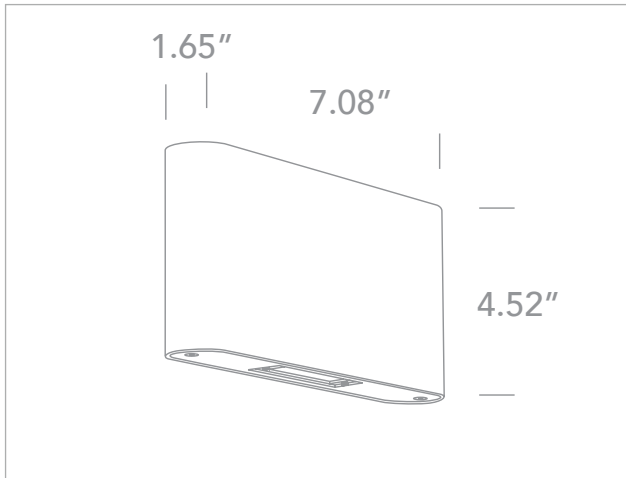

## APEX

**D67412**  
2x6W Outdoor Up & Down LED Wall Light

EXAMPLE:

FAMILY	ITEM#	WATTAGE	LUMENS	CCT	BEAM	FINISH	DRIVER	IP RATING	INPUT VOLTAGE
APEX	D67412AN	2 x 6W	2 x 400lm	30	G	AN	U	54	120

FAMILY	ITEM#	WATTAGE	LUMENS	CCT	BEAM	FINISH	DRIVER	IP RATING	INPUT VOLTAGE
APEX									
	<b>D67412W</b>	2 x 6W	2 x 400lm	<b>30</b> 3000K	<b>G</b> GENERAL	<b>W</b> WHITE	<b>U</b> Universal	<b>54</b> IP54	<b>120/277</b> 120V - 277V
	<b>D67412AN</b>	2 x 6W	2 x 400lm	<b>30</b> 3000K	<b>G</b> GENERAL	<b>AN</b> ANTHRACITE	<b>U</b> Universal	<b>54</b> IP54	<b>120/277</b> 120V - 277V

<b>NOTES</b>	<p><b>D67412:</b> Each fixture includes a 4.5" x 10.25" rectangular mounting plate for attaching to a standard 3" octagonal junction box. Color will match fixture.</p>	<p><b>CCT:</b> 3000K CCT = Warm White</p>		
--------------	---	---	--	--