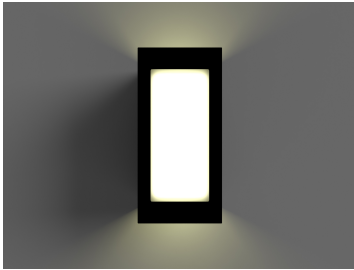

date

customer

project

quantity

OUTDOOR ADJUSTABLE WALL SURFACE Luminaire

BLADE RUNNER Luminaire

Vinyl Lettering or Numbering? Please Specify Direction, Below:

D67440

D67440A

Family	Item / Wattage / Lumens	CCT	Beam	Finish	Driver	IP Rating	Input voltage
BLADERUNNER							
	D67440 9W >600lm	30 3000K	ADJ adjustable	AN anthracite	N non dim	54 IP54	120 120V input
	D67440A 11W >700lm			*W *white			277 277V input