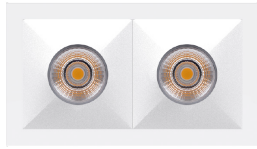

date	
customer	
project	
quantity	

DOWNITO 70 SQUARE

DOWNITO® is a compact LED downlight for accent lighting with a wide variety for indoor applications; retail (CRI 90), hospitality, residential, and offices, due to its UGR<19, which allows a perfect visual comfort. The new 10W downlight is available in round, adjustable +/-30°, and square version.

Recessed Down Light

7113

7114

Family	Model / Wattage	IP Type	Finish	Beam / Lumens	CRI / Color temp	Diffuser	Passive Reflector	Driver
DOWNITO 70								
	7113 SINGLE 1 x 10W	5 IP20	0 silver 2 black 3 white	0 35 deg - 694 - 765 lm 1 50 deg - 788 - 869 lm 2 70 deg - 803 - 885 lm	90/2K7 2700K 90/3K 3000K 90/3K5 3500K 90/4K 4000K	C *clear M *milky	C chrome B black W white G gold	U Universal 0-10V
	7114 DOUBLE 2 x 10W			0 35 deg - 1389 - 1531 lm 1 50 deg - 1576 - 1737 lm 2 70 deg - 1607 - 1771 lm				