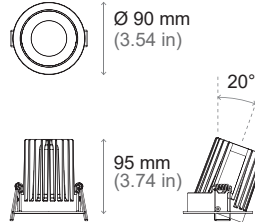

# DOWNITO 70 ROUND

Recessed Down Light

7113

Family	Model / Wattage	IP Type	Finish	Beam / Lumens	CRI / Color temp	Diffuser	Passive Reflector	Driver
DOWNITO 70	7113 10W	3 IP65 - Diffuser	0 silver	0 35 deg - 694 - 765 lm	90/2K7 2700K 90/3K 3000K 90/3K5 3500K 90/4K 4000K	C clear M milky	C chrome B black W white G gold	U Universal 0-10V
			2 black	1 50 deg - 788 - 869 lm				
			3 white	2 70 deg - 803 - 885 lm				