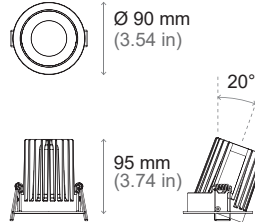

DOWNITO 70 ROUND

Recessed Down Light

7113

Family	Model / Wattage	IP Type	Finish	Beam / Lumens	CRI / Color temp	Diffuser	Passive Reflector	Driver
DOWNITO 70	7113 10W	0 IP20	0 silver	0 35 deg - 694 - 765 lm	90/2K7 2700K 90/3K 3000K 90/3K5 3500K 90/4K 4000K	C clear M milky	C chrome B black W white G gold	U Universal 0-10V
		1 IP40 - Diffuser	2 black	1 50 deg - 788 - 869 lm				
			3 white	2 70 deg - 803 - 885 lm				