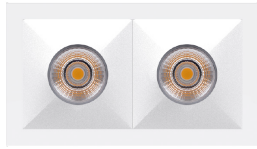

date	
customer	
project	
quantity	

DOWNITO 70 SQUARE

DOWNITO® is a compact LED downlight for accent lighting with a wide variety for outdoor applications; retail (CRI 90), hospitality, residential, and offices, due to its UGR<19, which allows a perfect visual comfort. The new 10W downlight is available in round, adjustable +/-30°, and square version.

Recessed Down Light

7113

7114

Family	Model / Wattage	IP Type	Finish	Beam / Lumens	CRI / Color temp	Diffuser	Passive Reflector	Driver	Input voltage		
DOWNITO 70	7113 SINGLE 1 x 10W	7	IP54 - Diffuser	0	35 deg - 694 - 765 lm	90/3K5	3500K	C *clear M *milky	C chrome B black W white G gold	N non dim A 0 - 10V N1 non dim A1 0 - 10V	120 120V input 277 277V input
		8	IP65 - Diffuser	2	50 deg - 788 - 869 lm						
		3	white	2	70 deg - 803 - 885 lm						
	7114 DOUBLE 2 x 10W			0	35 deg - 1389 - 1531 lm						
				1	50 deg - 1576 - 1737 lm						
				2	70 deg - 1607 - 1771 lm						