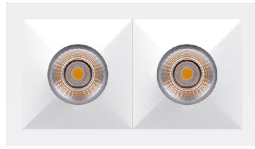

date	
customer	
project	
quantity	

DOWNITO 70 SQUARE

Recessed Down Light

DOWNITO® is a compact LED downlight for accent lighting with a wide variety for indoor applications; retail (CRI 90), hospitality, residential, and offices, due to its UGR<19, which allows a perfect visual comfort. The new 10W downlight is available in round, adjustable +/-30°, and square version.

7113

7114

Family	Model / Wattage	IP Type	Finish	Beam / Lumens	CRI / Color temp	Diffuser	Passive Reflector	Driver	Input voltage
DOWNITO 70	7113 SINGLE 1 x 10W	5 IP20	0 silver	0 35 deg - 694 - 765 lm	90/3K5 3500K	C *clear M *milky	C chrome B black W white G gold	N non dim A 0 - 10V N1 non dim A1 0 - 10V	120 120V input 277 277V input
			2 black	1 50 deg - 788 - 869 lm					
			3 white	2 70 deg - 803 - 885 lm					
	N, A	7114 DOUBLE 2 x 10W		0	0 35 deg - 1389 - 1531 lm				
				1	1 50 deg - 1576 - 1737 lm				
				2	2 70 deg - 1607 - 1771 lm				