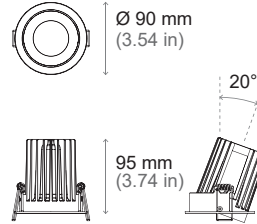

DOWNITO 70 ROUND

Recessed Down Light

7113

Family	Model / Wattage	IP Type	Finish	Beam / Lumens	CRI / Color temp	Diffuser	Passive Reflector	Driver	Input voltage				
DOWNITO 70 N, A	7113 10W	3 IP65 - Diffuser	0 silver	0 35 deg - 694 - 765 lm	90/3K5 3500K	C clear	C chrome	N non dim	120 120V input				
			2 black	1 50 deg - 788 - 869 lm						M milky	B black	A 0 - 10V	277 277V input
			3 white	2 70 deg - 803 - 885 lm						W white	G gold		