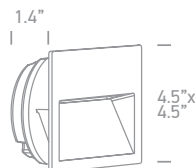

date _____
customer _____
project _____
quantity _____

WIDE MOUTH WALL RECESSED Luminaire

YAZ Luminaire

Family	Item / Wattage / Lumens	CCT	Beam	Finish	Driver	IP Rating	Input voltage
YAZ							
	A1 - D68068	3W >290lm	30 3000K	G general	G grey	N non dim	65 IP65
	A2 - D68068A	3W >290lm			W white	A 0-10V	120 120V input
	A3 - D68068C	6W >540lm			AN anthracite R RAL color	C consult for options	277 277V input

example...

Family	Item / Wattage / Lumens	CCT	Beam	Finish	Driver	IP Rating	Input voltage
YAZ	A1 - D68068	30	G	G	A	65	120

D68068A

D68068C