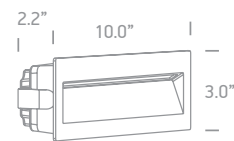

date _____
 customer _____
 project _____
 quantity _____

WIDE MOUTH WALL RECESSED Luminaire

YAZ Luminaire

A1

A2

A3

Family	Item / Wattage / Lumens	CCT	Beam	Finish	Driver	IP Rating	Input voltage
YAZ							
	A1 - D68068	3W >290lm	30 3000K	G general	G grey	N non dim	65 IP65
	A2 - D68068A	3W >290lm			W white	A 0-10V	120 120V input
	A3 - D68068C	6W >540lm			AN anthracite R RAL color	C consult for options	277 277V input

example...

Family	Item / Wattage / Lumens	CCT	Beam	Finish	Driver	IP Rating	Input voltage
YAZ	A1 - D68068	30	G	G	A	65	120

D68068

D68068A

D68068C