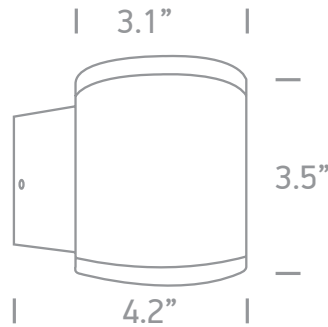

Family	Item / Wattage / Lumens	CCT	Beam	Finish	Driver	IP Rating	Input voltage
LINO	D67138E	30 3000K	35 35 deg	G grey A anthracite W white B black	N non-dim	54 IP54	120 120V input 277 277V input

example...

Family	Item / Wattage / Lumens	CCT	Beam	Finish	Driver	IP Rating	Input voltage
LINO	D67138E	30	35	G	N	54	120

D67138E