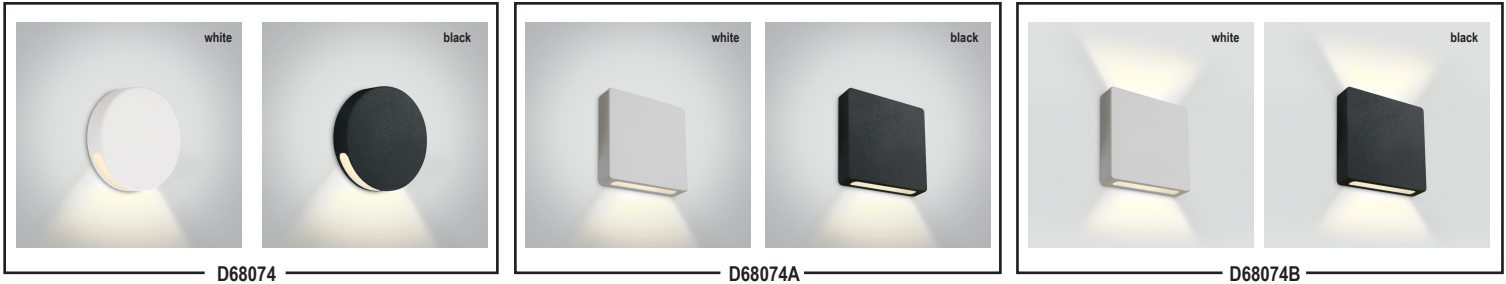

date

customer

project

quantity

SMALL WALL RECESSED Luminaires

# MINIMALUX Luminaire

Family	Item / Wattage / Lumens	CCT	Beam	Finish	Driver	IP Rating	Input voltage
<b>MINIMALUX</b>	D68074 D68074A D68074B	2W >100lm 30 3000K	G general	W white B black	N non dim	65 IP65	120 120V input