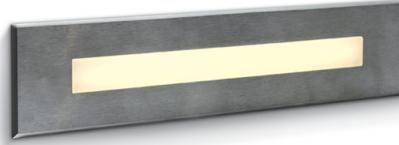

date	
customer	
project	
quantity	

WALL RECESSED PRO Luminaire

FERDOW Luminaire

D68072A

D68072C

Family	Item / Wattage / Lumens	CCT	Beam	Finish	Driver	IP Rating	Input voltage
FERDOW							
	D68072A 5W 100lm	30 3000K	G General	SS stainless steel	N non dim	65 IP65	120 120V input
	D68072C 10W 200lm		R	RAL color			

example...

Family	Item / Wattage / Lumens	CCT	Beam	Finish	Driver	IP Rating	Input voltage
FERDOW	D68072A	30	G	SS	N	65	120

D68072A

D68072C