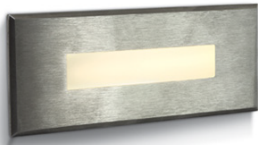

date	
customer	
project	
quantity	

WALL RECESSED PRO Luminaire

FERDOW Luminaire

D68072A

D68072C

Family	Item / Wattage / Lumens	CCT	Beam	Finish	Driver	IP Rating	Input voltage
FERDOW							
	D68072A 5W 100lm	30 3000K	G General	SS stainless steel	N non dim	65 IP65	120 120V input
	D68072C 10W 200lm		R	RAL color			

example...

Family	Item / Wattage / Lumens	CCT	Beam	Finish	Driver	IP Rating	Input voltage
FERDOW	D68072A	30	G	SS	N	65	120

D68072A

D68072C