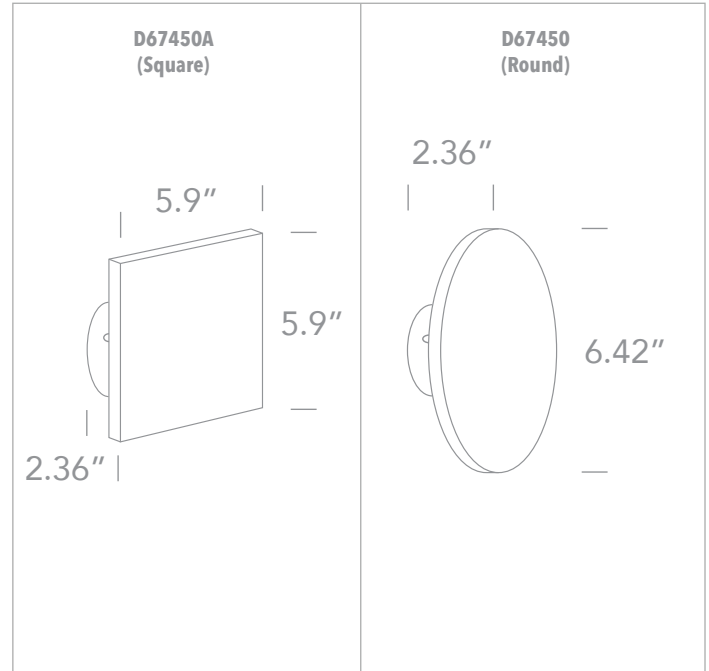

DATE:

CUSTOMER:

PROJECT:

QUANTITY:

BACKLIGHT Range *D67450, D67450A*

7W LED Wall / Ceiling Surface, Indoor / Outdoor Dark Light

EXAMPLE:

FAMILY	ITEM#	WATTAGE	LUMENS	CCT	BEAM	FINISH	DRIVER	IP RATING	INPUT VOLTAGE
BLR	D67450A-W	7W	600lm	30	G	W	N	54	120

FAMILY	ITEM#	WATTAGE	LUMENS	CCT	BEAM	FINISH	DRIVER	IP RATING	INPUT VOLTAGE
BLR									
	D67450A-W	7W	600lm	30 3000K	G General	W WHITE	N NON-DIM	54 IP54	120/277 120V - 277V
	D67450A-AN	7W	600lm	30 3000K	G General	AN ANTHRACITE	N NON-DIM	54 IP54	120/277 120V - 277V
	D67450-W	7W	600lm	30 3000K	G General	W WHITE	N NON-DIM	54 IP54	120/277 120V - 277V
	D67450-AN	7W	600lm	30 3000K	G General	AN ANTHRACITE	N NON-DIM	54 IP54	120/277 120V - 277V

NOTES	D67450: Each fixture includes a 5" round mounting plate for attaching to a standard 3" octagonal junction box. Color will match fixture. 120V Not dimmable,	MATERIAL - ABS Diffuser Material - PC 3000K CCT = Warm White	WEB LINKS: D67450