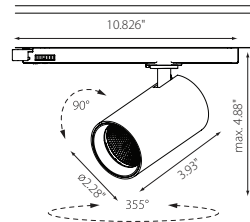

date

customer

project

quantity

ZENIT- S

3-Phase Track Spot

Driver is Universal

Driver is Universal

| FAMILY | ITEM# | Tube Color | | Housing Color | | Temp/CRI | Driver | Beam | |
|----------|-----------|------------|-------|---------------|-------|----------|-----------------|------|-----|
| ZENIT- S | PS10S100- | | | | | C1 | | | |
| | | GD | Gold | WS | White | 927 | 2700K, CRI > 90 | 1 | 16° |
| | | SW | Black | SW | Black | 930 | 3000K, CRI > 90 | 2 | 23° |
| | | | | | | 935 | 3500K, CRI > 90 | 4 | 40° |
| | | | | | | 940 | 4000K, CRI > 90 | | |