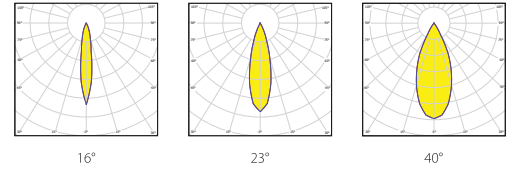

Driver is Universal

Driver is Universal

FAMILY	ITEM#	Tube Color		Housing Color		Temp/CRI	Driver	Beam	
ZENIT- S	PS10S100-					C1			
		GD	Gold	WS	White	927	2700K, CRI > 90	1	16°
		SW	Black	SW	Black	930	3000K, CRI > 90	2	23°
						935	3500K, CRI > 90	4	40°
						940	4000K, CRI > 90