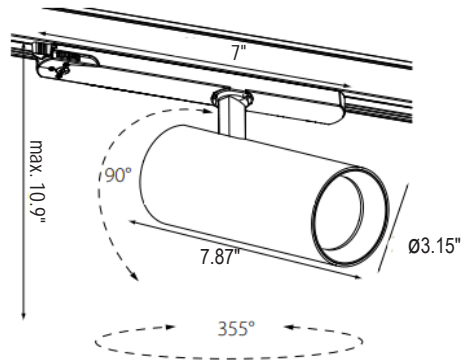

date

customer

project

quantity

ZENIT- MT

3-Phase Track Spot

Driver is Universal

FAMILY	ITEM#	Tube Color	Housing Color	Temp/CRI	Driver	Beam
ZENIT- MT	PS10S200-			C1		
		SW Black Matte	WS White	927 2700K, CRI > 90	H3 High 0-10V	2 23°
		BB High-Gloss Silver	SW Black	930 3000K, CRI > 90		4 40°
		PP Silver Matte		935 3500K, CRI > 90		6 60°
		ZZ High-Gloss Black Chrome		940 4000K, CRI > 90		
		KK High-Gloss Copper				
		RR Capital Copper				
		GG High-Gloss Gold				
		DD Glaring Gold				
		YY Gunnery Grey				