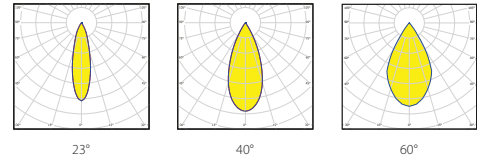

date

customer

project

quantity

ZENIT- MT

3-Phase Track Spot

Driver is Universal

FAMILY	ITEM#	Tube Color	Housing Color	Temp/CRI	Driver	Beam
ZENIT- MT	PS10S200-			C1		
		SW Black Matte	WS White	927 2700K, CRI > 90	H3 High 0-10V	2 23°
		BB High-Gloss Silver	SW Black	930 3000K, CRI > 90		4 40°
		PP Silver Matte		935 3500K, CRI > 90		6 60°
		ZZ High-Gloss Black Chrome		940 4000K, CRI > 90		
		KK High-Gloss Copper				
		RR Capital Copper				
		GG High-Gloss Gold				
		DD Glaring Gold				
		YY Gunnery Grey				