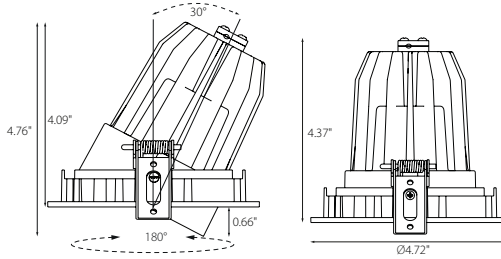

# ZENIT- MS

Recessed Ceiling Luminaire - Swiveling

**CUT OUT**

∅ DIAMETER	↑ DEPTH
∅ 4.33"	5.15"

Driver is Universal

FAMILY	ITEM#	Tube Color	Housing Color	Temp/CRI	Driver	Beam
ZENIT- MS	PS10E120-		C1			
		SW Black Matte	WS White	927 2700K, CRI > 90	H3 High 0-10V	2 23°
		BB High-Gloss Silver	SW Black	930 3000K, CRI > 90		4 40°
		PP Silver Matte		935 3500K, CRI > 90		6 60°
		ZZ High-Gloss Black Chrome		940 4000K, CRI > 90		
		KK High-Gloss Copper				
		RR Capital Copper				
		GG High-Gloss Gold				
		DD Glaring Gold				
		YY Gunnery Grey				