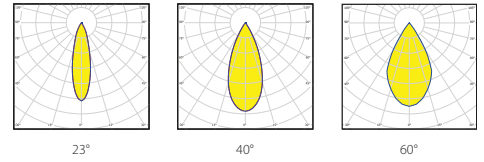

# ZENIT- MS

Recessed Ceiling Luminaire - Swiveling

**CUT OUT**

∅ DIAMETER	↑ DEPTH
∅ 4.33"	5.15"

Driver is Universal

FAMILY	ITEM#	Tube Color	Housing Color	Temp/CRI	Driver	Beam
ZENIT- MS	PS10E120-		C1			
		SW Black Matte	WS White	927 2700K, CRI > 90	H3 High 0-10V	2 23°
		BB High-Gloss Silver	SW Black	930 3000K, CRI > 90		4 40°
		PP Silver Matte		935 3500K, CRI > 90		6 60°
		ZZ High-Gloss Black Chrome		940 4000K, CRI > 90		
		KK High-Gloss Copper				
		RR Capital Copper				
		GG High-Gloss Gold				
		DD Glaring Gold				
		YY Gunnery Grey				