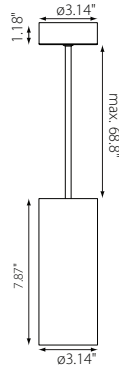

date

customer

project

quantity

ZENIT- MP

Ceiling Pendant Luminaire

Driver is Universal

FAMILY	ITEM#	Tube Color	Housing Color	Temp/CRI	Driver	Beam
ZENIT- MP	PS10H200-			C1		
		SW Black Matte	WS White	927 2700K, CRI > 90	H3 High 0-10V	2 23°
		BB High-Gloss Silver	SW Black	930 3000K, CRI > 90		4 40°
		PP Silver Matte		935 3500K, CRI > 90		6 60°
		ZZ High-Gloss Black Chrome		940 4000K, CRI > 90		
		KK High-Gloss Copper				
		RR Capital Copper				
		GG High-Gloss Gold				
		DD Glaring Gold				
		YY Gunnery Grey				