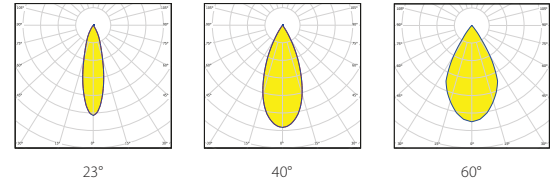

date

customer

project

quantity

ZENIT- MP

Ceiling Pendant Luminaire

Driver is Universal

FAMILY	ITEM#	Tube Color	Housing Color	Temp/CRI	Driver	Beam
ZENIT- MP	PS10H200-			C1		
		SW Black Matte	WS White	927 2700K, CRI > 90	H3 High 0-10V	2 23°
		BB High-Gloss Silver	SW Black	930 3000K, CRI > 90		4 40°
		PP Silver Matte		935 3500K, CRI > 90		6 60°
		ZZ High-Gloss Black Chrome		940 4000K, CRI > 90		
		KK High-Gloss Copper				
		RR Capital Copper				
		GG High-Gloss Gold				
		DD Glaring Gold				
		YY Gunnery Grey				