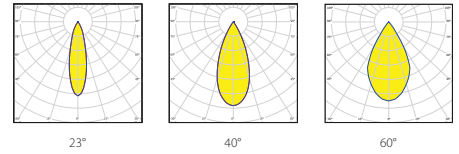

## ZENIT- MF

Recessed Ceiling Luminaire - Fixed

**CUT OUT**

∅ DIAMETER	↑ DEPTH
∅ 3.93"	5.15"

Driver is Universal

FAMILY	ITEM#	Tube Color	Housing Color	Temp/CRI	Driver	Beam
ZENIT- MF	PS10E115-			C1		
		SW Black Matte	WS White	927 2700K, CRI > 90	H3 High 0-10V	2 23°
		BB High-Gloss Silver	SW Black	930 3000K, CRI > 90		4 40°
		PP Silver Matte		935 3500K, CRI > 90		6 60°
		ZZ High-Gloss Black Chrome		940 4000K, CRI > 90		
		KK High-Gloss Copper				
		RR Capital Copper				
		GG High-Gloss Gold				
		DD Glaring Gold				
		YY Gunnery Grey				