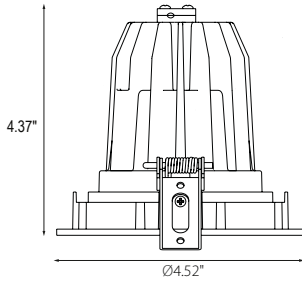

## ZENIT- MF

Recessed Ceiling Luminaire - Fixed

**CUT OUT**

∅ DIAMETER	↑ DEPTH
∅ 3.93"	5.15"

Driver is Universal

FAMILY	ITEM#	Tube Color	Housing Color	Temp/CRI	Driver	Beam
ZENIT- MF	PS10E115-			C1		
		SW Black Matte	WS White	927 2700K, CRI > 90	H3 High 0-10V	2 23°
		BB High-Gloss Silver	SW Black	930 3000K, CRI > 90		4 40°
		PP Silver Matte		935 3500K, CRI > 90		6 60°
		ZZ High-Gloss Black Chrome		940 4000K, CRI > 90		
		KK High-Gloss Copper				
		RR Capital Copper				
		GG High-Gloss Gold				
		DD Glaring Gold				
		YY Gunnery Grey				