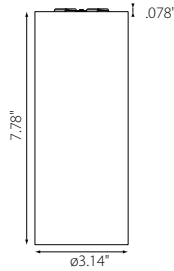

date

customer

project

quantity

ZENIT- MC

Ceiling Surface Luminaire

Driver is Universal

FAMILY	ITEM#	Tube Color	Housing Color	Temp/CRI	Driver	Reflector
ZENIT- MC	PS10A200-			C1		
		SW Black Matte	WS White	927 2700K, CRI > 90	H3 High 0-10V	2 23°
		BB High-Gloss Silver	SW Black	930 3000K, CRI > 90		4 40°
		PP Silver Matte		935 3500K, CRI > 90		6 60°
		ZZ High-Gloss Black Chrome		940 4000K, CRI > 90		
		KK High-Gloss Copper				
		RR Capital Copper				
		GG High-Gloss Gold				
		DD Glaring Gold				
		YY Gunnery Grey				