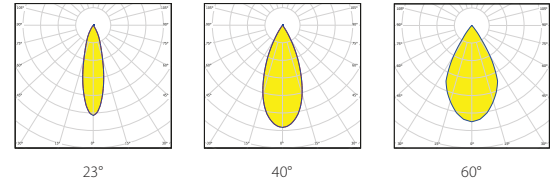

date

customer

project

quantity

ZENIT- MC

Ceiling Surface Luminaire

Driver is Universal

FAMILY	ITEM#	Tube Color	Housing Color	Temp/CRI	Driver	Reflector
ZENIT- MC	PS10A200-			C1		
		SW Black Matte	WS White	927 2700K, CRI > 90	H3 High 0-10V	2 23°
		BB High-Gloss Silver	SW Black	930 3000K, CRI > 90		4 40°
		PP Silver Matte		935 3500K, CRI > 90		6 60°
		ZZ High-Gloss Black Chrome		940 4000K, CRI > 90		
		KK High-Gloss Copper				
		RR Capital Copper				
		GG High-Gloss Gold				
		DD Glaring Gold				
		YY Gunnery Grey				