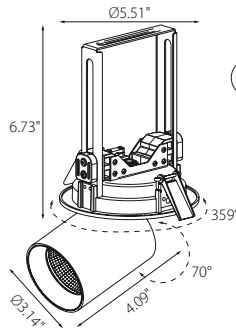

date

customer

project

quantity

ZENIT- M FLIP

Recessed Ceiling Luminaire - Flip

CUT OUT	
Ø DIAMETER	↑ DEPTH
Ø 5.11"	7.12"

Driver is Universal

FAMILY	ITEM#	Tube Color	Housing Color	Temp/CRI	Driver	Beam
ZENIT- M FLIP	PS10E140-			C1		
		SW Black Matte	WS White	927 2700K, CRI > 90	H3 High 0-10V	2 23°
		BB High-Gloss Silver	SW Black	930 3000K, CRI > 90		4 40°
		PP Silver Matte		935 3500K, CRI > 90		6 60°
		ZZ High-Gloss Black Chrome		940 4000K, CRI > 90		
		KK High-Gloss Copper				
		RR Capital Copper				
		GG High-Gloss Gold				
		DD Glaring Gold				
		YY Gunnery Grey				