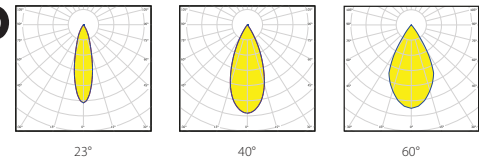

date

customer

project

quantity

ZENIT- M FLIP

Recessed Ceiling Luminaire - Flip

CUT OUT	
Ø DIAMETER	↑ DEPTH
Ø 5.11"	7.12"

Driver is Universal

FAMILY	ITEM#	Tube Color	Housing Color	Temp/CRI	Driver	Beam
ZENIT- M FLIP	PS10E140-			C1		
		SW Black Matte	WS White	927 2700K, CRI > 90	H3 High 0-10V	2 23°
		BB High-Gloss Silver	SW Black	930 3000K, CRI > 90		4 40°
		PP Silver Matte		935 3500K, CRI > 90		6 60°
		ZZ High-Gloss Black Chrome		940 4000K, CRI > 90		
		KK High-Gloss Copper				
		RR Capital Copper				
		GG High-Gloss Gold				
		DD Glaring Gold				
		YY Gunnery Grey				