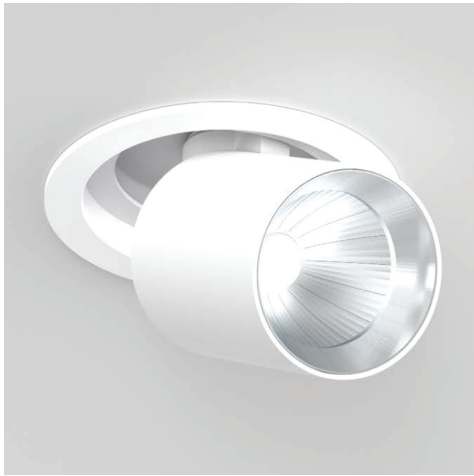

date

customer

project

quantity

ZENIT- M FLIP

Recessed Ceiling Luminaire - Flip

CUT OUT	
Ø DIAMETER	↑ DEPTH
Ø 5.11"	7.12"

Driver is Universal

FAMILY	ITEM#	Tube Color	Housing Color	Temp/CRI	Driver	Beam
ZENIT- M FLIP	PS10E140-			C1		
		SW Black Matte	WS White	927 2700K, CRI > 90	H3 High 0-10V	2 23°
		BB High-Gloss Silver	SW Black	930 3000K, CRI > 90		4 40°
		PP Silver Matte		935 3500K, CRI > 90		6 60°
		ZZ High-Gloss Black Chrome		940 4000K, CRI > 90		
		KK High-Gloss Copper				
		RR Capital Copper				
		GG High-Gloss Gold				
		DD Glaring Gold				
		YY Gunnery Grey				