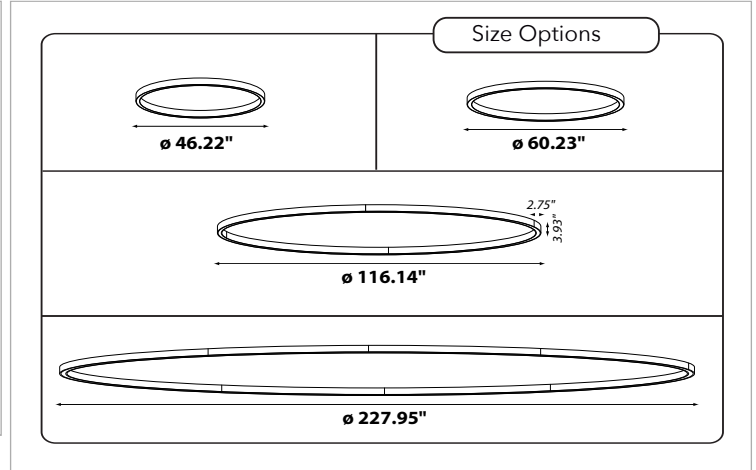

# SINUS- S *Ring LED Ceiling Direct Illumination Surface-Mounted Lights*

satiné

Driver is Universal

FAMILY	ITEM#	Size	Color	Temp/CRI	Driver	Optic
SINUS- S	PR33A					
		117 46.22"	9006 Silver	930 3000K, CRI > 90	H3 High 0-10V	S Satiné
		153 60.23"	9016 White	940 4000K, CRI > 90		
		295 116.14"	9005 Black			
		579 227.95"				