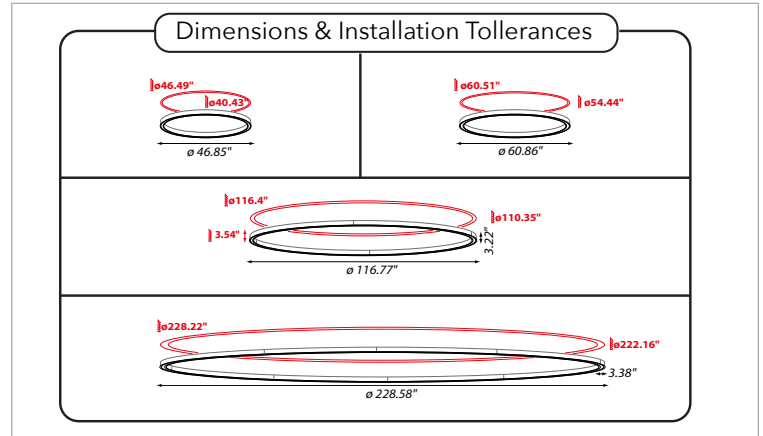

# SINUS- R *Ring LED Recessed Ceiling Lights*

satiné

Driver is Universal

FAMILY	ITEM#	Size	Color	Temp/CRI	Driver	Optic
SINUS- R	PR33E		-	E1		
		119 46.85"	9006 Silver	930 3000K, CRI > 90	H3 High 0-10V	S Satiné
		154 60.86"	9016 White	940 4000K, CRI > 90		
		296 116.77"	9005 Black			
		580 228.58"				