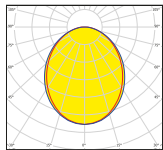

# SINUS- R *Ring LED Recessed Ceiling Lights*

satiné

Driver is Universal

FAMILY	ITEM#	Size	Color	Temp/CRI	Driver	Optic
SINUS- R	PR33E		-	E1		
		119 46.85"	9006 Silver	930 3000K, CRI > 90	H3 High 0-10V	S Satiné
		154 60.86"	9016 White	940 4000K, CRI > 90		
		296 116.77"	9005 Black			
		580 228.58"				