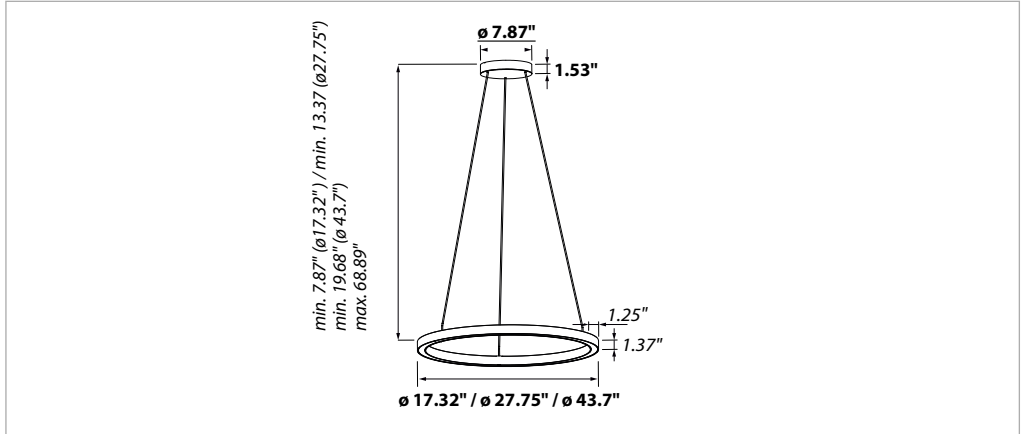

## SINUS- P-30 *Ring LED Direct & Direct / Indirect Ceiling Pendant Lights*

direct

direct/indirect

Driver is Universal

FAMILY	ITEM#	Size	Color	Direct/Indirect	Temp/CRI	Driver
SINUS- P30	PR30Z			<b>C</b>		
		044 17.32"	<b>9006</b> Silver	1 Direct	927 2700K, CRI >90	H3S High 0-10V
		070 27.75"	9016 White	2 Direct/Indirect	930 3000K, CRI > 90	
		111 43.7"	9005 Black		940 4000K, CRI > 90	

<p><b>NOTES</b></p>	<p><b>INCLUDED:</b> Ø 5.0" mounting plate</p>	<p><b>WEB LINKS:</b></p>
---------------------	---	--------------------------