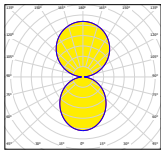

## SINUS- P-30 *Ring LED Direct & Direct / Indirect Ceiling Pendant Lights*

direct

direct/indirect

Driver is Universal

FAMILY	ITEM#	Size	Color	Direct/Indirect	Temp/CRI	Driver
SINUS- P30	PR30Z			<b>C</b>		
		044 17.32"	<b>9006</b> Silver	1 Direct	927 2700K, CRI >90	H3S High 0-10V
		070 27.75"	9016 White	2 Direct/Indirect	930 3000K, CRI > 90	
		111 43.7"	9005 Black		940 4000K, CRI > 90	