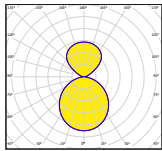

satiné direct/indirect