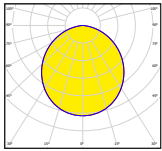

DATE:

CUSTOMER:

PROJECT:

QUANTITY:

ODELIA- P *Round LED Direct & Direct / Indirect Ceiling Pendant Lights*

satiné direct