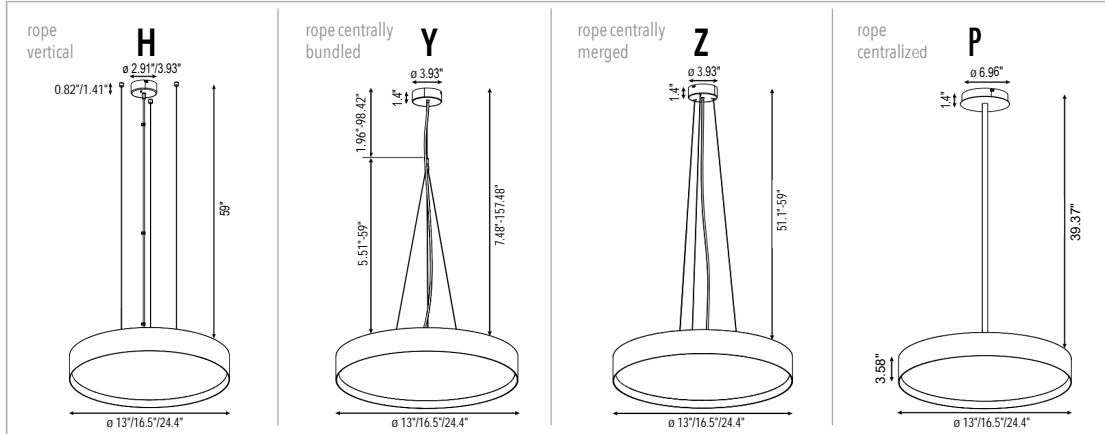

DATE:

CUSTOMER:

PROJECT:

QUANTITY:

ODELIA- P *Round LED Direct & Direct / Indirect Ceiling Pendant Lights*

satiné direct

satiné direct/indirect

Driver is Universal

FAMILY	ITEM#	Suspension Style	Size	Color (Decorative Ring - Housing)	Direct/Indirect	Temp/CRI	Driver	Optic
ODELIA- P	PF54				F			
		H Rope Vertical	033 13"	SISI Silver - Silver	1 Direct	930 3000K, CRI > 90	H3 High 0-10V	S Satiné
		Y Rope Centrally Bundled	042 16.5"	SWSI Black - Silver	2 Direct/Indirect	940 4000K, CRI > 90		
		Z Rope Centrally Merging	062 24.4"	CCSW Capital Copper - Black				
		P Rope Centralized		DDSW Glaring Gold - Black				
				SWSW Black - Black				
				RRWS Capital Copper - White				
				DDWS Glaring Gold - White				
				SWWS Black - White				
				WSWS White - White				

NOTES	INCLUDED: Ø 5.0" mounting plate	WEB LINKS:
--------------	--	-------------------