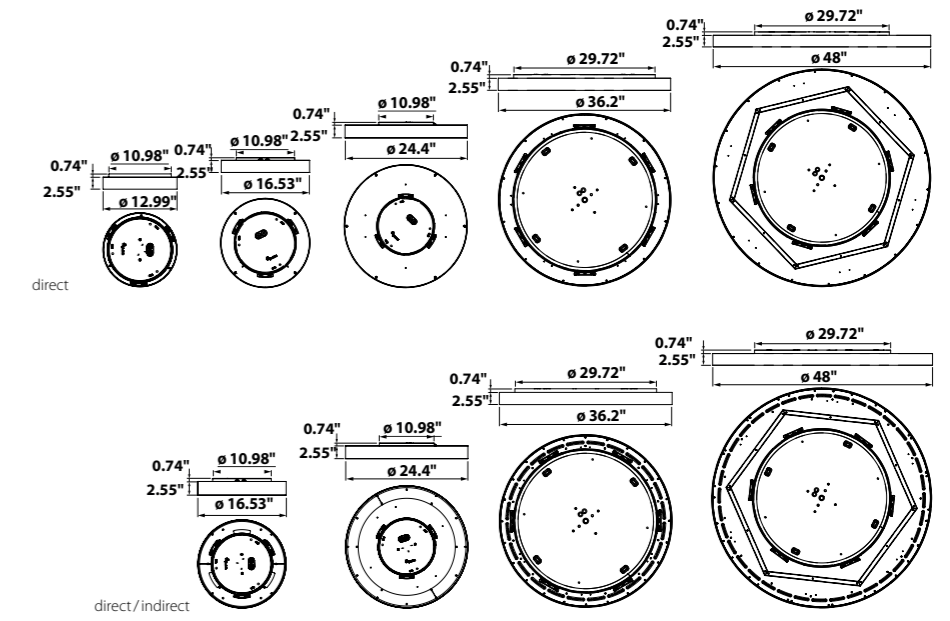

### 1 SIZE

ø 12.99" (direct only)	033
ø 16.53"	042
ø 24.4"	062
ø 36.22" (IP50 only)	092
ø 48.03" (IP50 only)	122