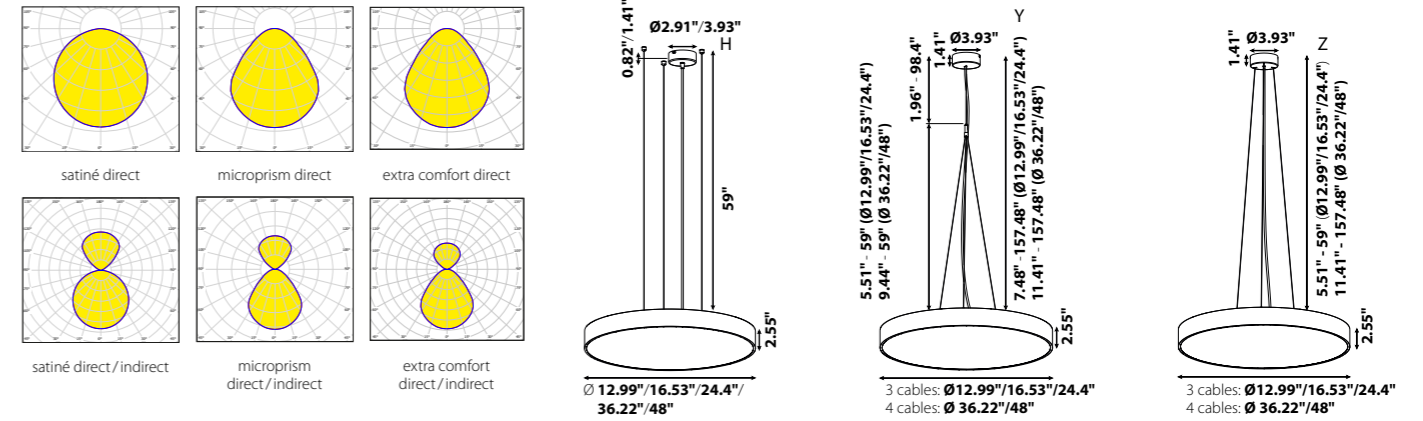

### LUMINOUS FLUX (LM) / SYSTEM POWER (W)

	direct		direct/indirect	
	low output CRI > 80	high output CRI > 80	low output CRI > 80	high output CRI > 80
ø 12.99"	962lm / 7.4W	2180lm / 15W	-	-
ø 16.53"	1651 lm / 11.5 W	3218lm / 22W	1788lm / 11.5W	3484lm / 22W
ø 24.4"	3513 lm / 22 W	6346lm / 40W	3715lm / 22W	6641 lm / 40W

### WEIGHT

	direct	direct/indirect
ø 12.99"	4.4 lbs	-
ø 16.53"	5.73 lbs	5.95 lbs
ø 24.4"	9.92 lbs	10.8 lbs

\*All figures of luminous flux (lm) are for fixtures with white housing (RAL 9016). Depending on the housing color, the luminous flux is reduced accordingly.