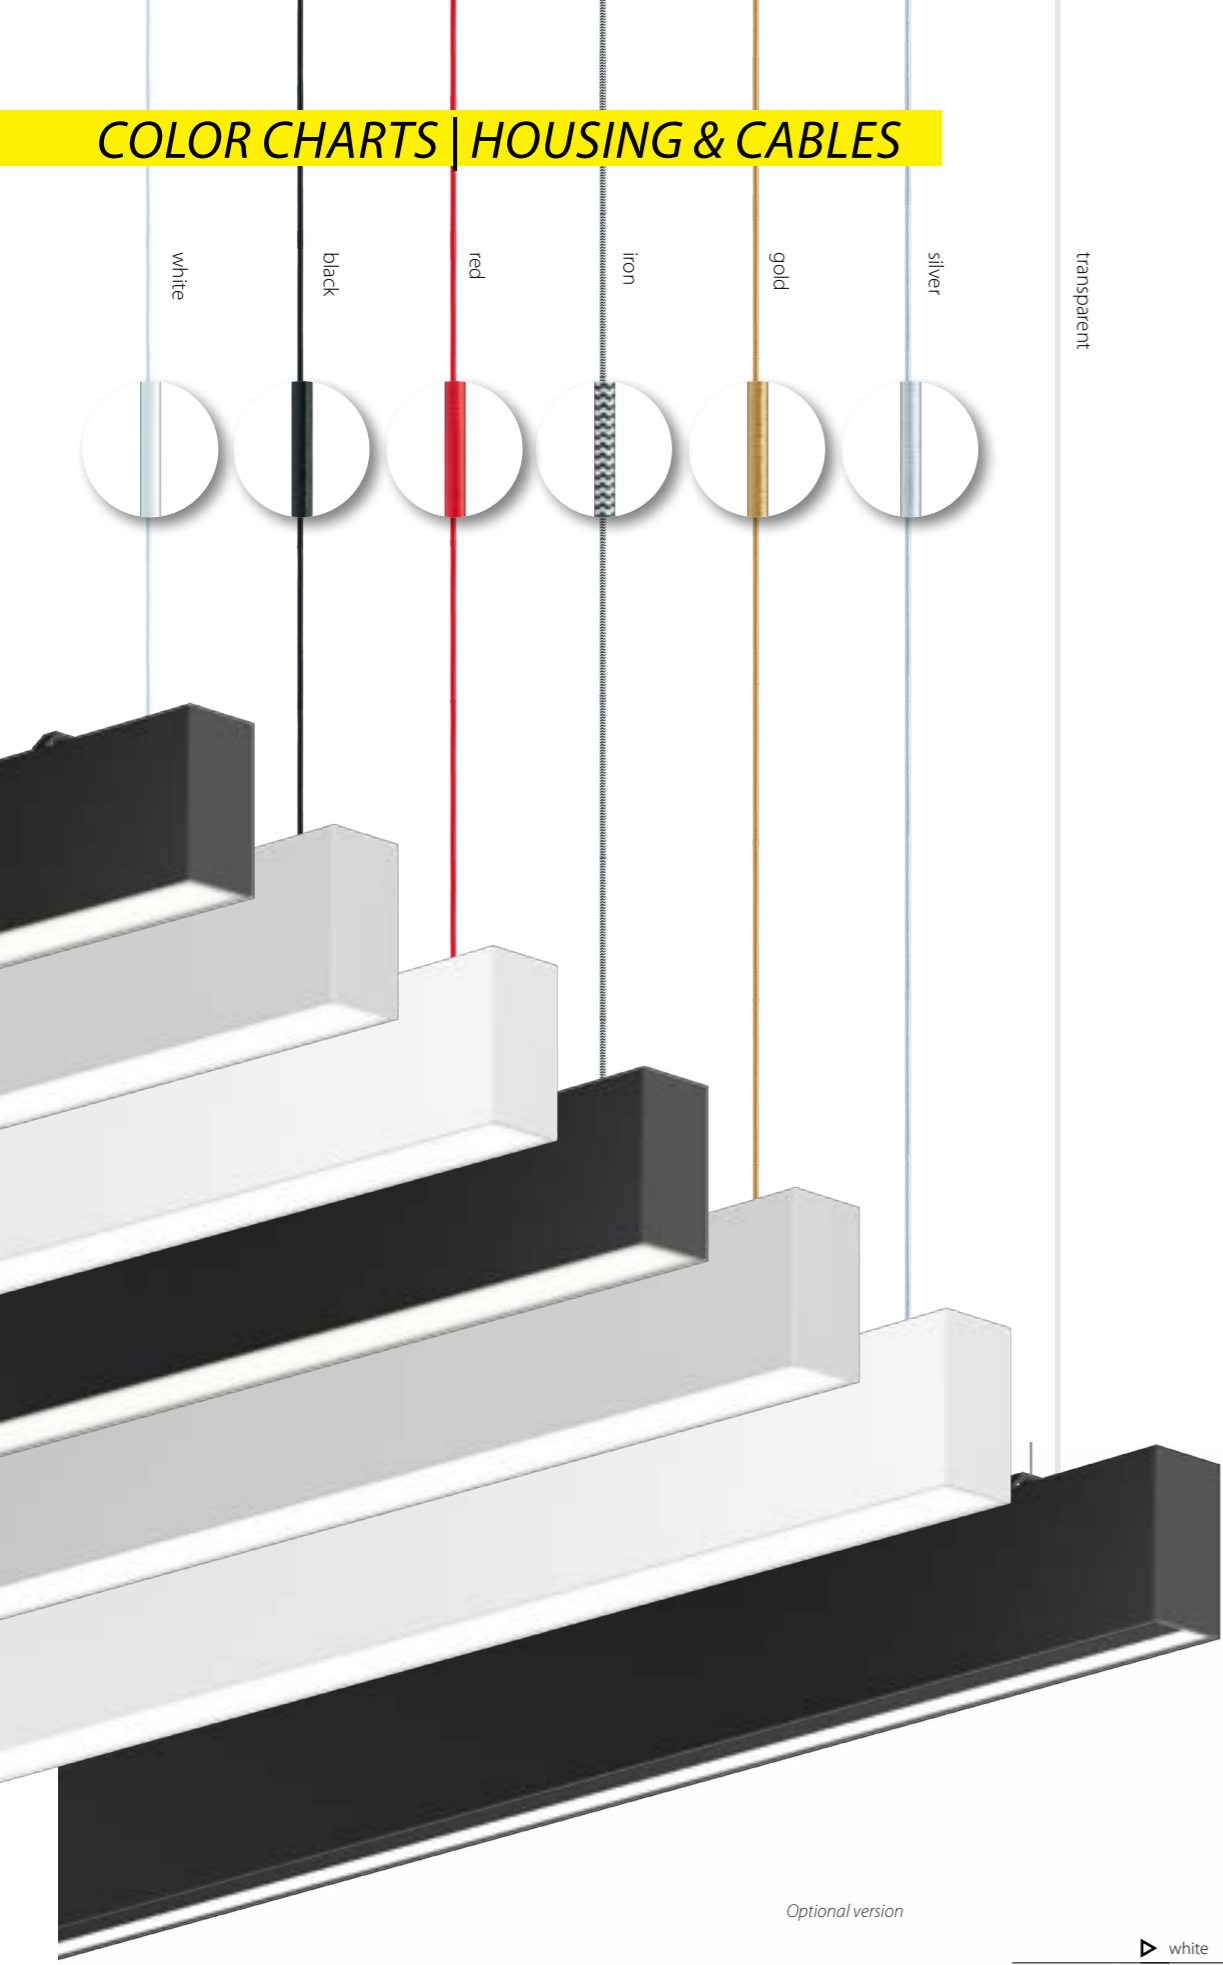

COLOR CHARTS | HOUSING & CABLES

Optional version

Suspension cable

68.89"
5x0.029in.²