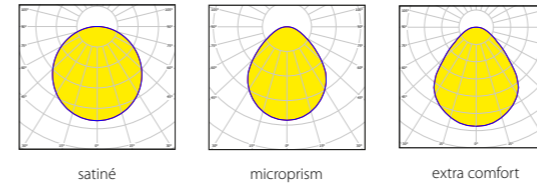

ophelia frame

Recessed
Ceiling, Framed

OPHELIA FRAME | RECESSED

LUMINOUS FLUX (LM) / SYSTEM POWER (W)

4000K satiné, white	low output CRI > 80	high output CRI > 80	4.4 lbs
Ø 9.84"	683 lm / 6.4 W	1360 lm / 12.5 W	4.4 lbs
Ø 13.77"	861 lm / 7.4 W	1951 lm / 15 W	6.6 lbs
Ø 17.32"	1484 lm / 11.5 W	2893 lm / 22 W	9.7 lbs
Ø 25.19"	3200 lm / 22 W	5781 lm / 40 W	17.6 lbs
Ø 37"	6895 lm / 51 W	13586 lm / 97 W	38.58 lbs
Ø 48.8"	13571 lm / 101 W	26740 lm / 188 W	61.95 lbs

COMPARE COVER Ø 440 MM, 4000 K, CRI > 80

	low output CRI > 80	high output CRI > 80
satiné	1484 lm	2893 lm
microprism	1428 lm	2784 lm
extra comfort	1813 lm	3535 lm

OPTIONAL ACCESSORY REFLECTOR AS LIGHT BOOSTER

		Efficiency increase	
		satiné, white housing	satiné, black housing
Ø 9.84"	F53E-BST-025	11.3%	60.3%
Ø 13.78"	F53E-BST-035	7.7%	48.5%
Ø 17.32"	F53E-BST-044	4.6%	38.6%
Ø 25.19"	F53E-BST-064	1.8%	18.6%

CUT OUT

SIZE	Ø DIAMETER	↑ DEPTH
Ø 9.84"	Ø 9.37"-9.56"	3.93"
Ø 13.77"	Ø 13.3"-13.5"	3.93"
Ø 17.32"	Ø 16.85"-17.04"	3.93"
Ø 25.19"	Ø 24.72"-24.92"	3.93"
Ø 37"	Ø 36.53"-36.73"	3.93"
Ø 48.81"	Ø 48.34"-48.54"	3.93"

*All figures of luminous flux (lm) are for fixtures with white housing (RAL 9016). Depending on the housing color, the luminous flux is reduced accordingly.

1 SIZE

Ø 9.84"	025
Ø 13.77"	035
Ø 17.32"	044
Ø 25.19"	064
Ø 37"	094
Ø 48.81"	124

2 COLOR

	black	9005
	silver	9006
	white	9016
	RAL of your choice	

3 LED

	3000 K, CRI > 80	830
	4000 K, CRI > 80	840
	3000 K, CRI > 90	930
	4000 K, CRI > 90	940

4 OUTPUT / CONTROL

	low output 0-10V Dimming	L3
	high output 0-10V Dimming	H3

5 OPTIC

	satiné	S
	microprism*	M
	extra comfort*	E NEW

*UGR-optimised, configure online