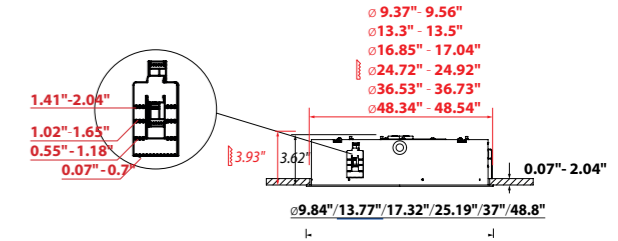

ophelia frame

Recessed
Ceiling, Framed

OPHELIA FRAME | RECESSED

LUMINOUS FLUX (LM) / SYSTEM POWER (W)

4000K satiné, white	low output CRI > 80	high output CRI > 80	4.4 lbs
Ø 9.84"	683 lm / 6.4 W	1360 lm / 12.5 W	4.4 lbs
Ø 13.77"	861 lm / 7.4 W	1951 lm / 15 W	6.6 lbs
Ø 17.32"	1484 lm / 11.5 W	2893 lm / 22 W	9.7 lbs
Ø 25.19"	3200 lm / 22 W	5781 lm / 40 W	17.6 lbs
Ø 37"	6895 lm / 51 W	13586 lm / 97 W	38.58 lbs
Ø 48.8"	13571 lm / 101 W	26740 lm / 188 W	61.95 lbs

COMPARE COVER Ø 440 MM, 4000 K, CRI > 80

	low output CRI > 80	high output CRI > 80
satiné	1484 lm	2893 lm
microprism	1428 lm	2784 lm
extra comfort	1813 lm	3535 lm

OPTIONAL ACCESSORY REFLECTOR AS LIGHT BOOSTER

		Efficiency increase	
		satiné, white housing	satiné, black housing
Ø 9.84"	F53E-BST-025	11.3%	60.3%
Ø 13.78"	F53E-BST-035	7.7%	48.5%
Ø 17.32"	F53E-BST-044	4.6%	38.6%
Ø 25.19"	F53E-BST-064	1.8%	18.6%

CUT OUT

SIZE	Ø DIAMETER	↑ DEPTH
Ø 9.84"	Ø 9.37"-9.56"	3.93"
Ø 13.77"	Ø 13.3"-13.5"	3.93"
Ø 17.32"	Ø 16.85"-17.04"	3.93"
Ø 25.19"	Ø 24.72"-24.92"	3.93"
Ø 37"	Ø 36.53"-36.73"	3.93"
Ø 48.81"	Ø 48.34"-48.54"	3.93"

*All figures of luminous flux (lm) are for fixtures with white housing (RAL 9016). Depending on the housing color, the luminous flux is reduced accordingly.

1 SIZE

Ø 9.84"	025
Ø 13.77"	035
Ø 17.32"	044
Ø 25.19"	064
Ø 37"	094
Ø 48.81"	124

2 COLOR

	black	9005
	silver	9006
	white	9016
	RAL of your choice	

3 LED

	3000 K, CRI > 80	830
	4000 K, CRI > 80	840
	3000 K, CRI > 90	930
	4000 K, CRI > 90	940

4 OUTPUT / CONTROL

	low output 0-10V Dimming	L3
	high output 0-10V Dimming	H3

5 OPTIC

	satiné	S
	microprism*	M
	extra comfort*	E NEW

*UGR-optimised, configure online