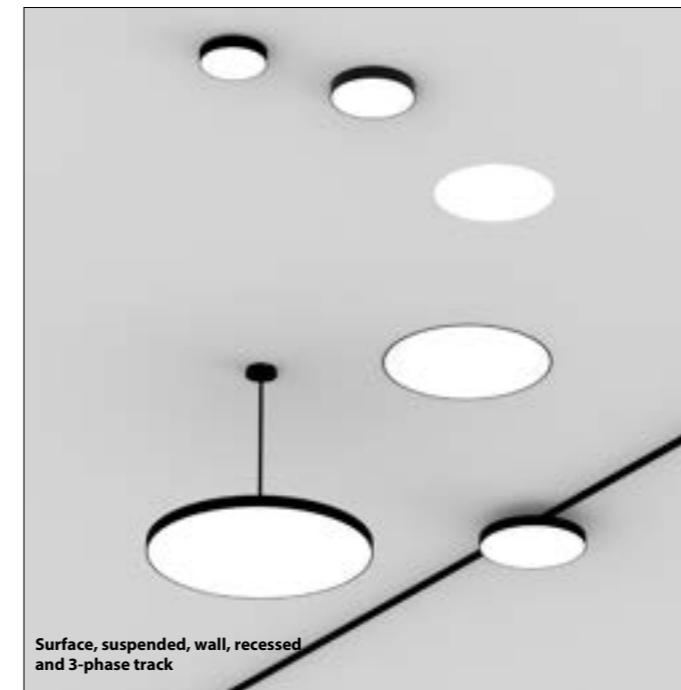

Choose your desired color

OPHELIA FEATURES

ENERGY EFFICIENCY
The lamp offers very high light output with low power consumption

DIRECT / INDIRECT LIGHTING
The luminaire is also available with active indirect light and passive aura effect.

SPLASH WATER PROOF
Available in IP54 version for bathrooms.

DIRT & INSECT PROTECTION
The lamp is protected from dust and insects.

CLICK & PLAY INSTALLATION
Simply press the housing onto the canopy with a click!

INTEGRATED SENSOR (OPTIONAL)
Integrated daylight and motion sensors.

EMERGENCY LIGHT
Available with battery-operated emergency lighting in case of a power failure.

DIFFERENT MOUNTING TYPES

Surface, suspended, wall, recessed and 3-phase track