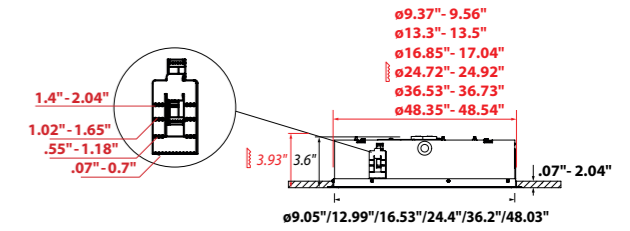

ophelia frameless

Recessed
Ceiling, Frameless

OPHELIA FRAMELESS | RECESSED

LUMINOUS FLUX (LM) / SYSTEM POWER (W)

4000K satiné, white	low output CRI > 80	high output CRI > 80	
Ø 9.05"	683 lm / 6.4W	1360 lm / 12.5W	3.96 lbs
Ø 12.99"	861 lm / 7.4W	1951 lm / 15W	6.39 lbs
Ø 16.53"	1484 lm / 11.5W	2893 lm / 22W	9.25 lbs
Ø 24.4"	3200 lm / 22W	5781 lm / 40W	16.97 lbs
Ø 36.22"	6895 lm / 51W	13586 lm / 97W	37.69 lbs
Ø 48.03"	13571 lm / 101W	26740 lm / 188W	60.62 lbs

COMPARE COVER Ø 440 MM, 4000 K, CRI > 80

	low output CRI > 80	high output CRI > 80
satiné	1484 lm	2893 lm
microprism	1428 lm	2784 lm
extra comfort	1813 lm	3535 lm

OPTIONAL ACCESSORY REFLECTOR AS LIGHT BOOSTER

		Efficiency increase satiné
Ø 9.05"	F53E-BST-025	11.3%
Ø 12.99"	F53E-BST-035	7.7%
Ø 16.53"	F53E-BST-044	4.6%
Ø 24.4"	F53E-BST-064	1.8%

CUT OUT

SIZE	Ø DIAMETER	↑ DEPTH
Ø 9.05"	Ø 9.37" - 9.56"	3.93"
Ø 12.99"	Ø 13.3" - 13.5"	3.93"
Ø 16.53"	Ø 16.85" - 17.04"	3.93"
Ø 24.4"	Ø 24.72" - 24.92"	3.93"
Ø 36.22"	Ø 36.53" - 36.73"	3.93"
Ø 48.03"	Ø 48.34" - 48.54"	3.93"

All figures of luminous flux (lm) are for fixtures with white housing (RAL 9016). Depending on the housing color and diameter, the luminous flux is reduced accordingly.

1 SIZE

Ø 9.05"	023
Ø 12.99"	033
Ø 16.53"	042
Ø 24.4"	062
Ø 36.22"	092
Ø 48.03"	122

2 LED

3000 K, CRI > 80	830
4000 K, CRI > 80	840
3000 K, CRI > 90	930
4000 K, CRI > 90	940

3 OUTPUT/CONTROL

low output 0-10V Dimming	L3
high output 0-10V Dimming	H3

4 OPTIC

satiné	S
microprism*	M
extra comfort*	E NEW

*UGR-optimised, configure online