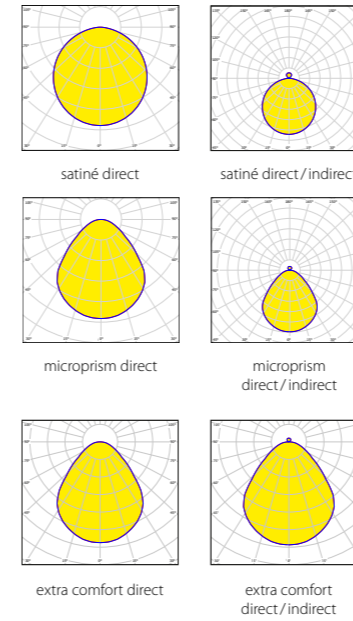

### 1 SIZE

ø 12.99" (direct only)	033
ø 16.53"	042
ø 24.4"	062
ø 36.22" (IP50 only)	092
ø 48.03" (IP50 only)	122