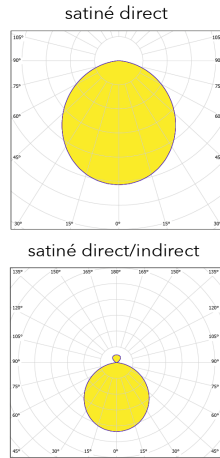

DATE:

CUSTOMER:

PROJECT:

QUANTITY:

ODELIA- WS *Round LED Direct & Direct / Indirect Wall Surface Lights*

Driver is Universal

FAMILY	ITEM#	Size	Color (Decorative Ring - Housing)	Direct/Indirect	Temp/CRI	Driver
ODELIA- WS	PF54W		-	F		
	033	13" (direct only)	SISI Silver - Silver	1 Direct	930 3000K, CRI > 90	H3S High 0-10V
	042	16.5"	SWSI Black - Silver	2 Direct/Indirect	940 4000K, CRI > 90	
	062	24.4"	CCSW Capital Copper - Black			
			DDSW Glaring Gold - Black			
			SWSW Black - Black			
			RRWS Capital Copper - White			
			DDWS Glaring Gold - White			
			SWWS Black - White			
			WSWS White - White			

NOTES		INCLUDED: ∅ 12" mounting plate	WEB LINKS:
--------------	--	---------------------------------------	-------------------