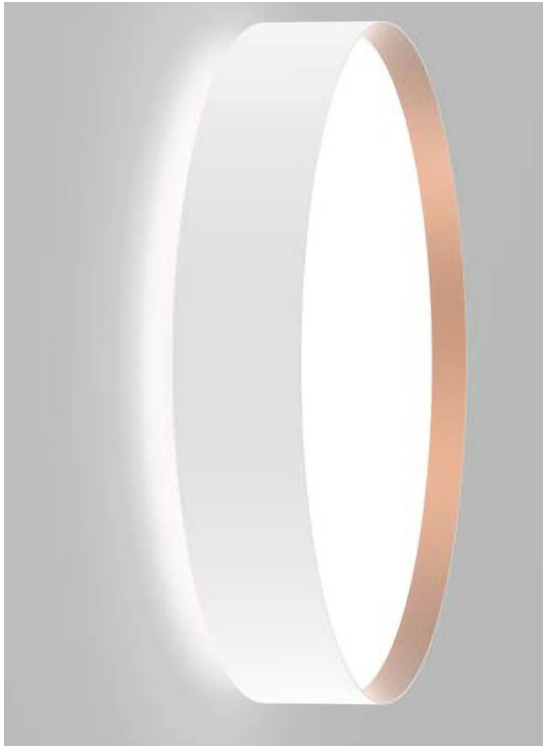

DATE:

CUSTOMER:

PROJECT:

QUANTITY:

ODELIA- WS *Round LED Direct & Direct / Indirect Wall Surface Lights*

Driver is Universal

FAMILY	ITEM#	Size	Color (Decorative Ring - Housing)	Direct/Indirect	Temp/CRI	Driver
ODELIA- WS	PF54W		-	F		
	033	13" (direct only)	SISI Silver - Silver	1 Direct	930 3000K, CRI > 90	H3S High 0-10V
	042	16.5"	SWSI Black - Silver	2 Direct/Indirect	940 4000K, CRI > 90	
	062	24.4"	CCSW Capital Copper - Black			
			DDSW Glaring Gold - Black			
			SWSW Black - Black			
			RRWS Capital Copper - White			
			DDWS Glaring Gold - White			
			SWWS Black - White			
			WSWS White - White			

NOTES		INCLUDED: ∅ 12" mounting plate	WEB LINKS:
--------------	--	---------------------------------------	-------------------