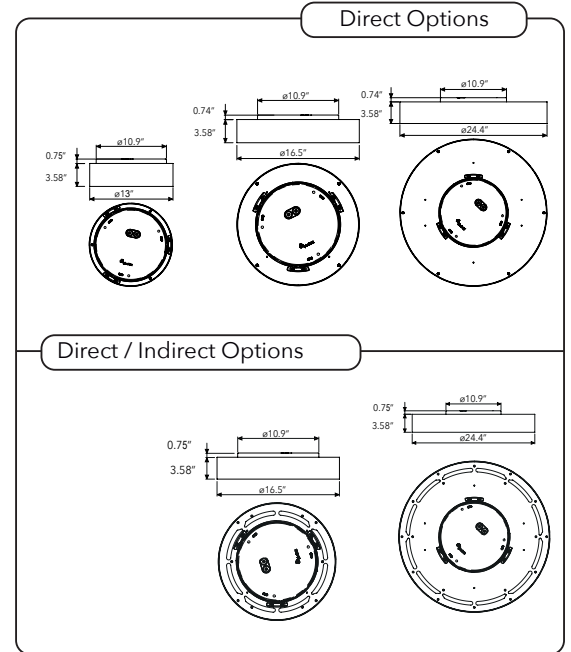

DATE:

CUSTOMER:

PROJECT:

QUANTITY:

ODELIA- WS *Round LED Direct & Direct / Indirect Wall Surface Lights*

Driver is Universal

FAMILY	ITEM#	Size	Color (Decorative Ring - Housing)	Direct/Indirect	Temp/CRI	Driver
ODELIA- WS	PF54W		-	F		
	033	13" (direct only)	SISI Silver - Silver	1 Direct	930 3000K, CRI > 90	H3S High 0-10V
	042	16.5"	SWSI Black - Silver	2 Direct/Indirect	940 4000K, CRI > 90	
	062	24.4"	CCSW Capital Copper - Black			
			DDSW Glaring Gold - Black			
			SWSW Black - Black			
			RRWS Capital Copper - White			
			DDWS Glaring Gold - White			
			SWWS Black - White			
			WSWS White - White			

NOTES		INCLUDED: ∅ 12" mounting plate	WEB LINKS:
--------------	--	---------------------------------------	-------------------