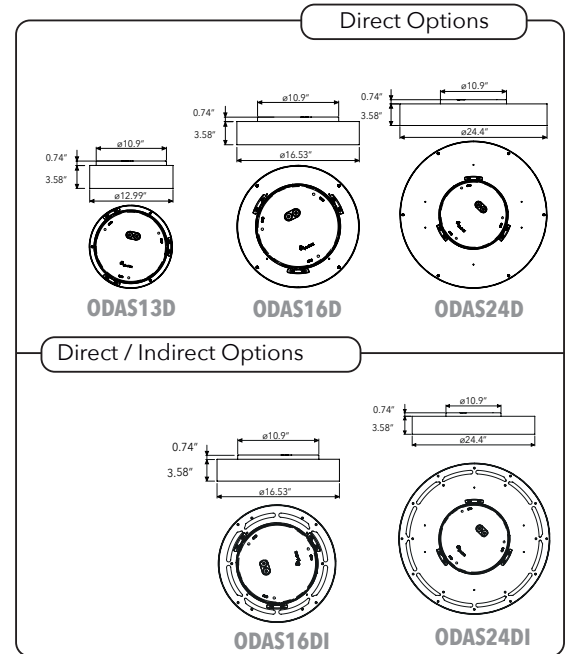

# ODELIA-WS *Round LED Direct & Direct / Indirect Wall Surface Lights*

FAMILY	ITEM#	OUTPUT / ILLUM STYLE	WATTAGE	LUMENS	CCT	CRI	DIFFUSER	FINISH COMBO OPTIONS	DRIVER	INPUT VOLTAGE	
ODAWS	DECORATIVE RING / HOUSING										
	ODAWS13DL	⊕ low output - direct	7.4W	885lm	30 3000K 40 4000K	80 80 90 90	S satiné E extra comfort	<b>SS</b> silver/silver <b>BS</b> black/silver <b>CCB</b> capital copper/black <b>GGB</b> glaring gold/black <b>BB</b> black/black <b>CCW</b> capital copper/white <b>GGW</b> glaring gold/white <b>BW</b> black/white <b>WW</b> white/white	N non-dim A 0 - 10V	U universal	
	ODAWS13DH	⊕ high output - direct	15W	2036lm							
	ODAWS16DL	⊕ low output - direct	11.5W	1550lm							
	ODAWS16DIL	⊕ low output - dir/ind	11.5W	1687lm							
	ODAWS16DH	⊕ high output - direct	22W	3067lm							
	ODAWS16DIH	⊕ high output - dir/ind	22W	3033lm							
	ODAWS24DL	⊕ low output - direct	22W	3385lm							
	ODAWS24DIL	⊕ low output - dir/ind	22W	3587lm							
	ODAWS24DH	⊕ high output - direct	40W	6207lm							
	ODAWS24DIH	⊕ high output - dir/ind	40W	6502lm							

**NOTES**  
INCLUDED:  
Ø 12" mounting plate