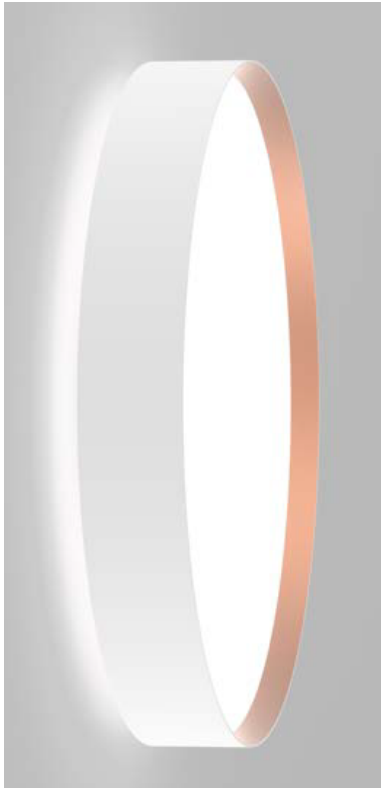

# ODELIA-WS *Round LED Direct & Direct / Indirect Wall Surface Lights*

FAMILY	ITEM#	OUTPUT / ILLUM STYLE	WATTAGE	LUMENS	CCT	CRI	DIFFUSER	FINISH COMBO OPTIONS	DRIVER	INPUT VOLTAGE	
ODAWS	DECORATIVE RING / HOUSING										
	ODAWS13DL	⊕ low output - direct	7.4W	885lm	30 3000K 40 4000K	80 80 90 90	S satiné E extra comfort	<b>SS</b> silver/silver <b>BS</b> black/silver <b>CCB</b> capital copper/black <b>GGB</b> glaring gold/black <b>BB</b> black/black <b>CCW</b> capital copper/white <b>GGW</b> glaring gold/white <b>BW</b> black/white <b>WW</b> white/white	N non-dim A 0 - 10V	U universal	
	ODAWS13DH	⊕ high output - direct	15W	2036lm							
	ODAWS16DL	⊕ low output - direct	11.5W	1550lm							
	ODAWS16DIL	⊕ low output - dir/ind	11.5W	1687lm							
	ODAWS16DH	⊕ high output - direct	22W	3067lm							
	ODAWS16DIH	⊕ high output - dir/ind	22W	3033lm							
	ODAWS24DL	⊕ low output - direct	22W	3385lm							
	ODAWS24DIL	⊕ low output - dir/ind	22W	3587lm							
	ODAWS24DH	⊕ high output - direct	40W	6207lm							
	ODAWS24DIH	⊕ high output - dir/ind	40W	6502lm							

**NOTES**  
INCLUDED:  
Ø 12" mounting plate