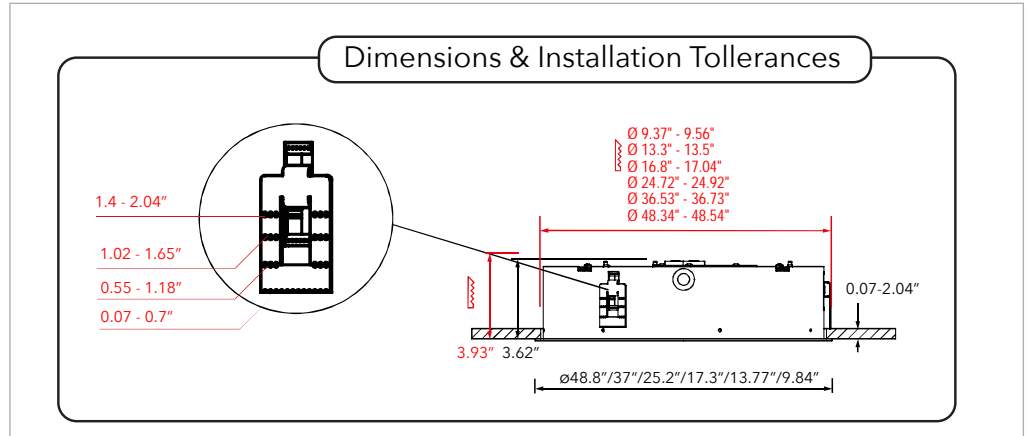

DATE:

CUSTOMER:

PROJECT:

QUANTITY:

OPHELIA- R *Round LED Recessed Ceiling Lights*

Driver is Universal

FAMILY	ITEM#	Size	Color	Temp/CRI	Driver	Optic
OPHELIA- R	PF53A		-	C1		
	025	9.84"	9006 Silver	930 3000K, CRI > 90	H3 High 0-10V	S Satiné
	035	13.77"	9016 White	940 4000K, CRI > 90		
	044	17.3"	9005 Black			
	064	25.2"				
	094	37"				
	124	48.8"				