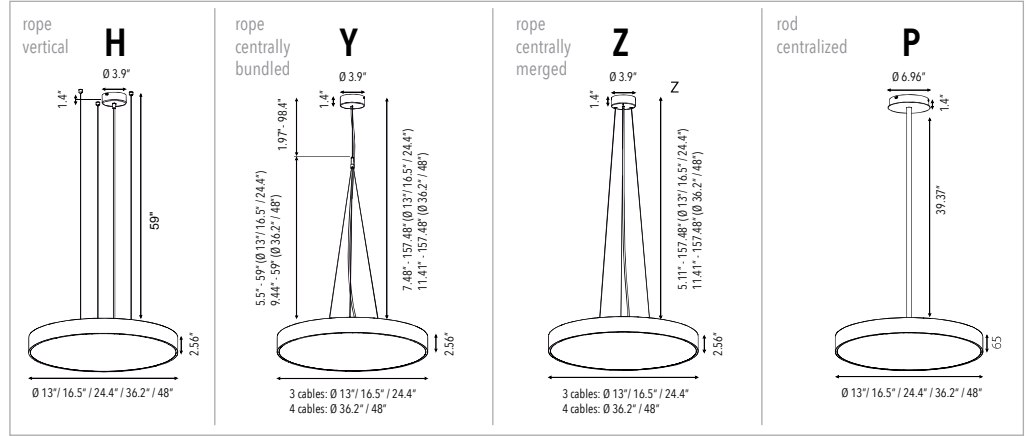

DATE:

CUSTOMER:

PROJECT:

QUANTITY:

OPHELIA- P *Round LED Direct & Direct / Indirect Ceiling Pendant Lights*

Driver is Universal

FAMILY	ITEM#	Suspension Style	Size	Color	Direct/Indirect	Temp/CRI	Driver	Optic
OPHELIA- P	PF53			-	F			
		H Rope Vertical	033 13"	9006 Silver	1 Direct	930 3000K, CRI > 90	H3 High 0-10V	S Satiné
		Y Rope Centrally Bundled	042 16.5"	9016 White	2 Direct/Indirect	940 4000K, CRI > 90		
		Z Rope Centrally Merged	062 24.4"	9005 Black				
		P Rope Centralized	092 36.2"					
			122 48"					

NOTES	INCLUDED: Ø 5.0" mounting plate	WEB LINKS: