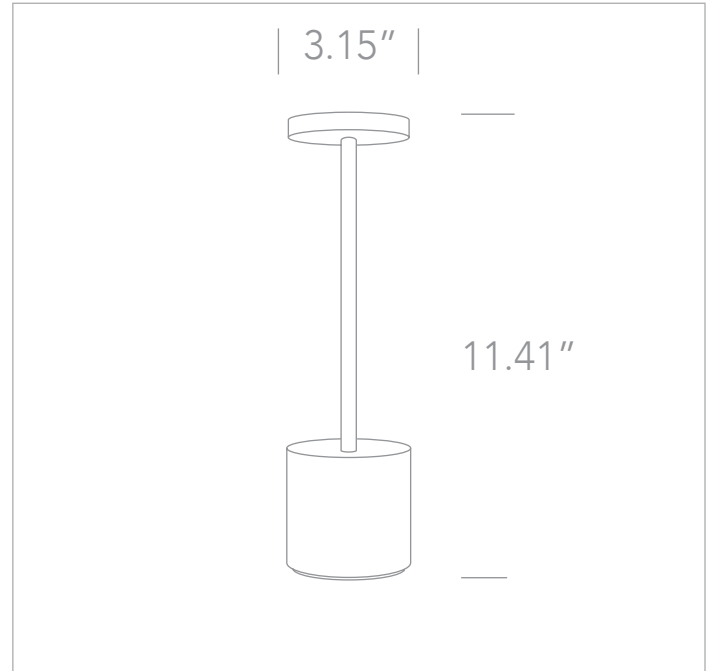

## SECRETARIAT *D61100W, D61100B, D61100BS*

*3W LED 3-Touch Switch Dimming \*Rechargeable Table Lamp*

EXAMPLE:

FAMILY	ITEM#	WATTAGE	LUMENS	CCT	FINISH	DRIVER	IP RATING	INPUT VOLTAGE
SECRETARIAT	D61100BS	3W	120lm	30	BS	A	54	120