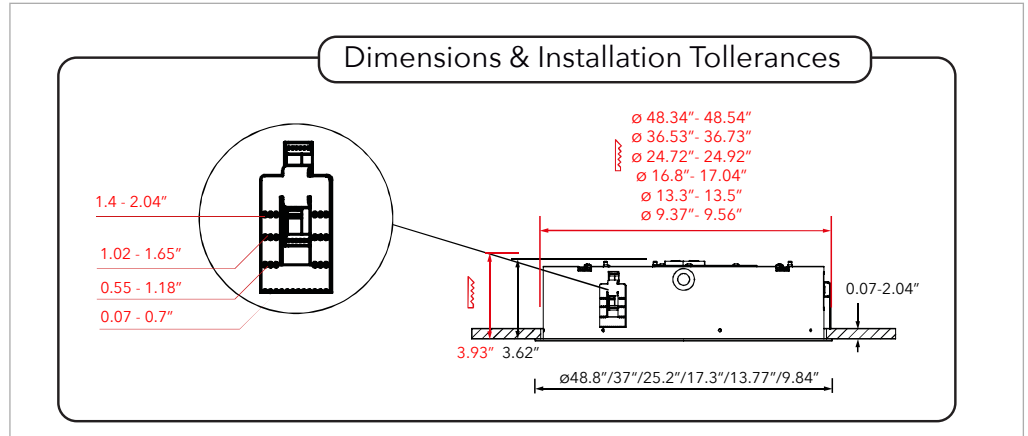

# OPHELIA-R *Round LED Recessed Ceiling Lights*

EXAMPLE:

FAMILY	ITEM#	WATTAGE	LUMENS	CCT	CRI	DIFFUSER	FINISH	DRIVER	INPUT VOLTAGE
OPHR	OPHR17	22W	2893lm	40	80	S	W	A	U

FAMILY	ITEM#	WATTAGE	LUMENS	CCT	CRI	DIFFUSER	FINISH	DRIVER	INPUT VOLTAGE						
OPHR															
	OPHR10	12.5W	1360lm	40	4000K	80	80	S	satiné	S	silver	N	non-dim	U	universal
	OPHR14	15W	1951lm					E	extra confort	W	white	A	0 - 10V		
	OPHR17	22W	2893lm							B	black				
	OPHR25	40W	5781lm							R	RAL				
	OPHR37	97W	13586lm												
OPHR49	188W	26740lm													