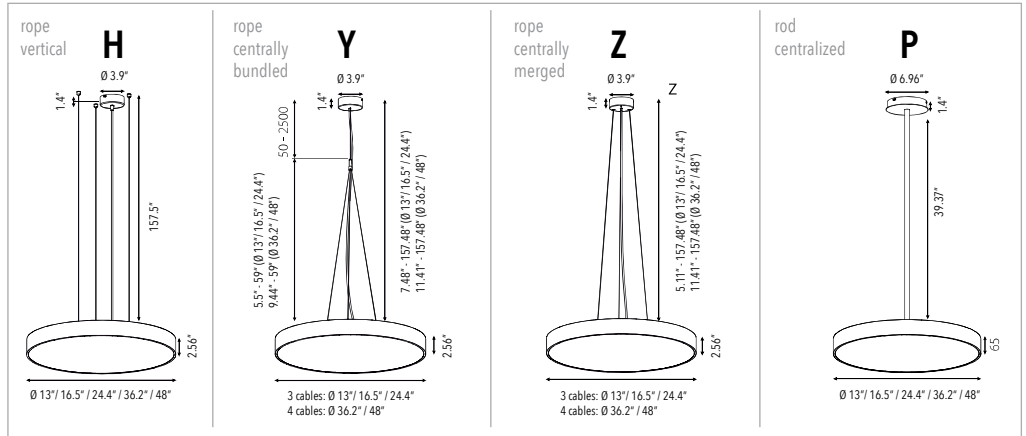

# OPHELIA-P *Round LED Direct & Direct / Indirect Ceiling Pendant Lights*

EXAMPLE:

FAMILY	ITEM#	ILLUM STYLE	WATTAGE	LUMENS	CCT	CRI	DIFFUSER	FINISH	SUSP STYLE	DRIVER	INPUT VOLTAGE
OPHP	OPHP24	DI	59	9665lm	40	80	S	S	Z	N	U

## NOTES

**INCLUDED:** Ø 5.0" mounting plate