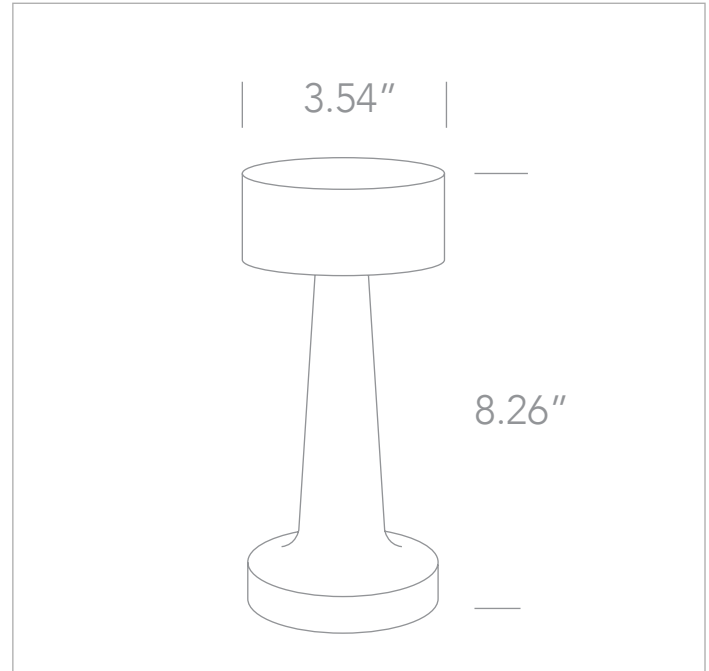

DATE:

CUSTOMER:

PROJECT:

QUANTITY:

GALLANT

D61102AL, D61102BBS, D61102CU
3W LED 3-Touch Switch Dimming *Rechargeable Table Lamp

EXAMPLE:

FAMILY	ITEM#	WATTAGE	LUMENS	CCT	FINISH	DRIVER	IP RATING	INPUT VOLTAGE
GALLANT	D61102AL	3W	120lm	30	AL	A	54	120