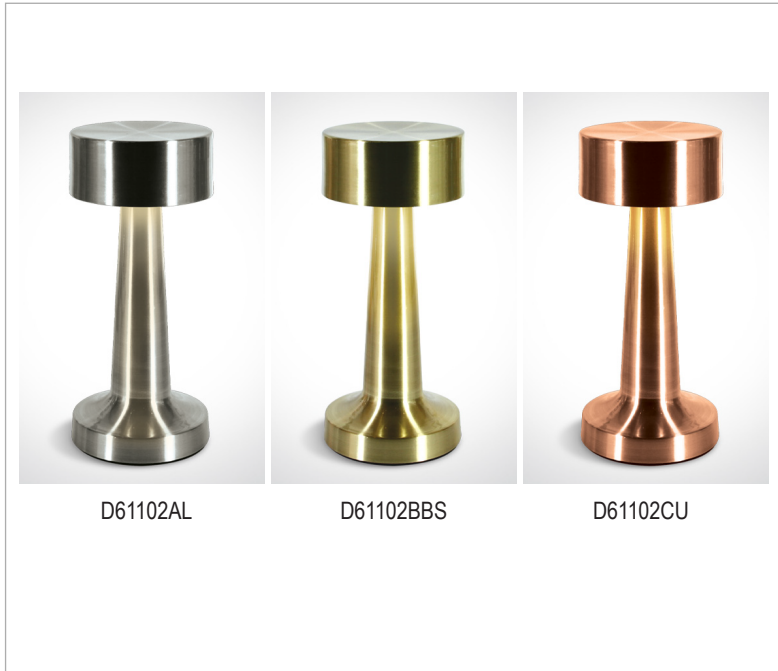

DATE:

CUSTOMER:

PROJECT:

QUANTITY:

GALLANT

D61102AL, D61102BBS, D61102CU
3W LED 3-Touch Switch Dimming *Rechargeable Table Lamp

EXAMPLE:

FAMILY	ITEM#	WATTAGE	LUMENS	CCT	FINISH	DRIVER	IP RATING	INPUT VOLTAGE
GALLANT	D61102AL	3W	120lm	30	AL	A	54	120

FAMILY	ITEM#	WATTAGE	LUMENS	CCT	FINISH	DRIVER	IP RATING	INPUT VOLTAGE
GALLANT	D61102AL	3W	120lm	30	AL ALUMINUM	A 0-10V	54 IP54	120/277 120V - 277V
	D61102BBS	3W	120lm	30	BBS BRSH BRASS	A 0-10V	54 IP54	120/277 120V - 277V
	D61102CU	3W	120lm	30	CU COPPER	A 0-10V	54 IP54	120/277 120V - 277V