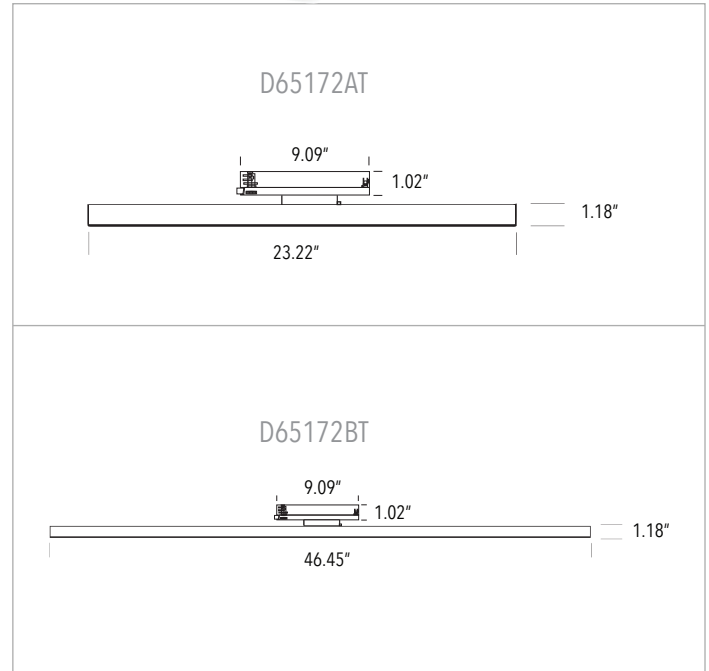

DATE:

CUSTOMER:

PROJECT:

QUANTITY:

SLIMTRACK

D65172AT, D65172BT
 30W & 40W CCT Variable LED Linear track light,
 high lumen output ideal for shops and showrooms.

EXAMPLE:

FAMILY	ITEM#	WATTAGE	LUMENS	CCT	BEAM	FINISH	DRIVER	IP RATING	INPUT VOLTAGE
SLIM	D65172AT-W	30W	3600lm	V	120	W	A	20	120

COMPATIBLE WITH 3-CIRCUIT, 120V TRACK with 0-10 Dimming-ONLY - TRK-3

FAMILY	ITEM#	WATTAGE	LUMENS	CCT	BEAM	FINISH	DRIVER	IP RATING	INPUT VOLTAGE
SLIM									
	D65172AT-W	30W	3600lm	V variable	120 120°	W WHITE	A 0-10V	20 IP20	120 120V
	D65172AT-B	30W	3600lm	V variable	120 120°	B BLACK	A 0-10V	20 IP20	120 120V
	D65172BT-W	40W	4800lm	V variable	120 120°	W WHITE	A 0-10V	20 IP20	120 120V
	D65172BT-B	40W	4800lm	V variable	120 120°	B BLACK	A 0-10V	20 IP20	120 120V

<p>NOTES</p> <p>These fixtures are compatible with the TRK-3, 120V, 0-10 dimming, 3-circuit track system.</p> <p>Variable CCT: 2700K - 3200K - 4000K</p>	<p>WEB LINKS:</p> <div style="display: flex; justify-content: space-around;"> <div style="text-align: center;"> <p>SLIMTRACK</p>  </div> <div style="text-align: center;"> <p>TRK-3 TRACK SYSTEM 3-Circuit Track System</p>  </div> </div>
---	---